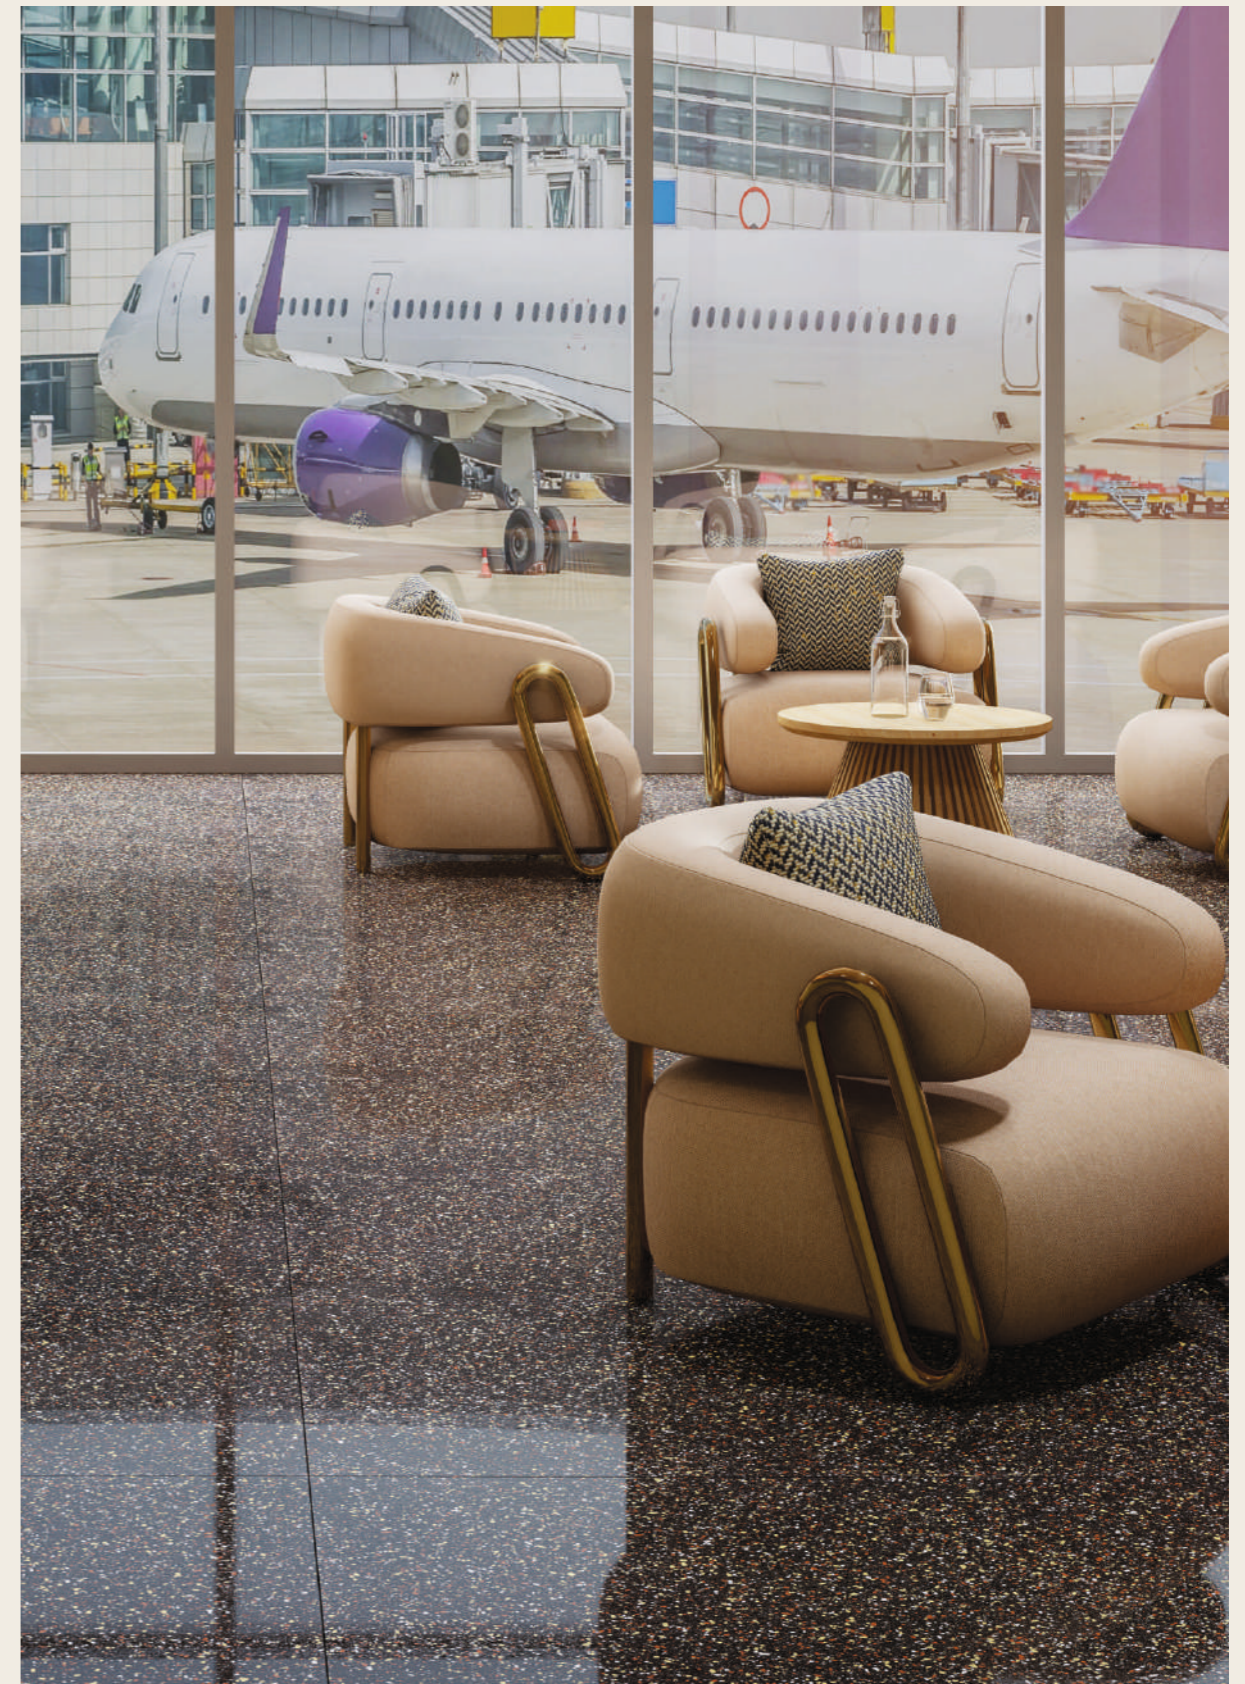

Floor:
Pebbles | 60x120cm

Wall:
Gringo | 60x120cm

INTENSO

Deep charcoal enriched with metallic nuance.

Formats:
60x120cm | 2'x4' | 24"x47"

Finish:
Polished

Intenso presents a deep charcoal base enriched with metallic mineral nuance, creating a surface that feels bold and architecturally expressive. Its polished finish enhances tonal richness and reflective depth, allowing the texture to deliver visual impact without losing clarity. Designed for high traffic residential and commercial environments, Intenso offers durability, strength, and structural balance with a confident contemporary presence.