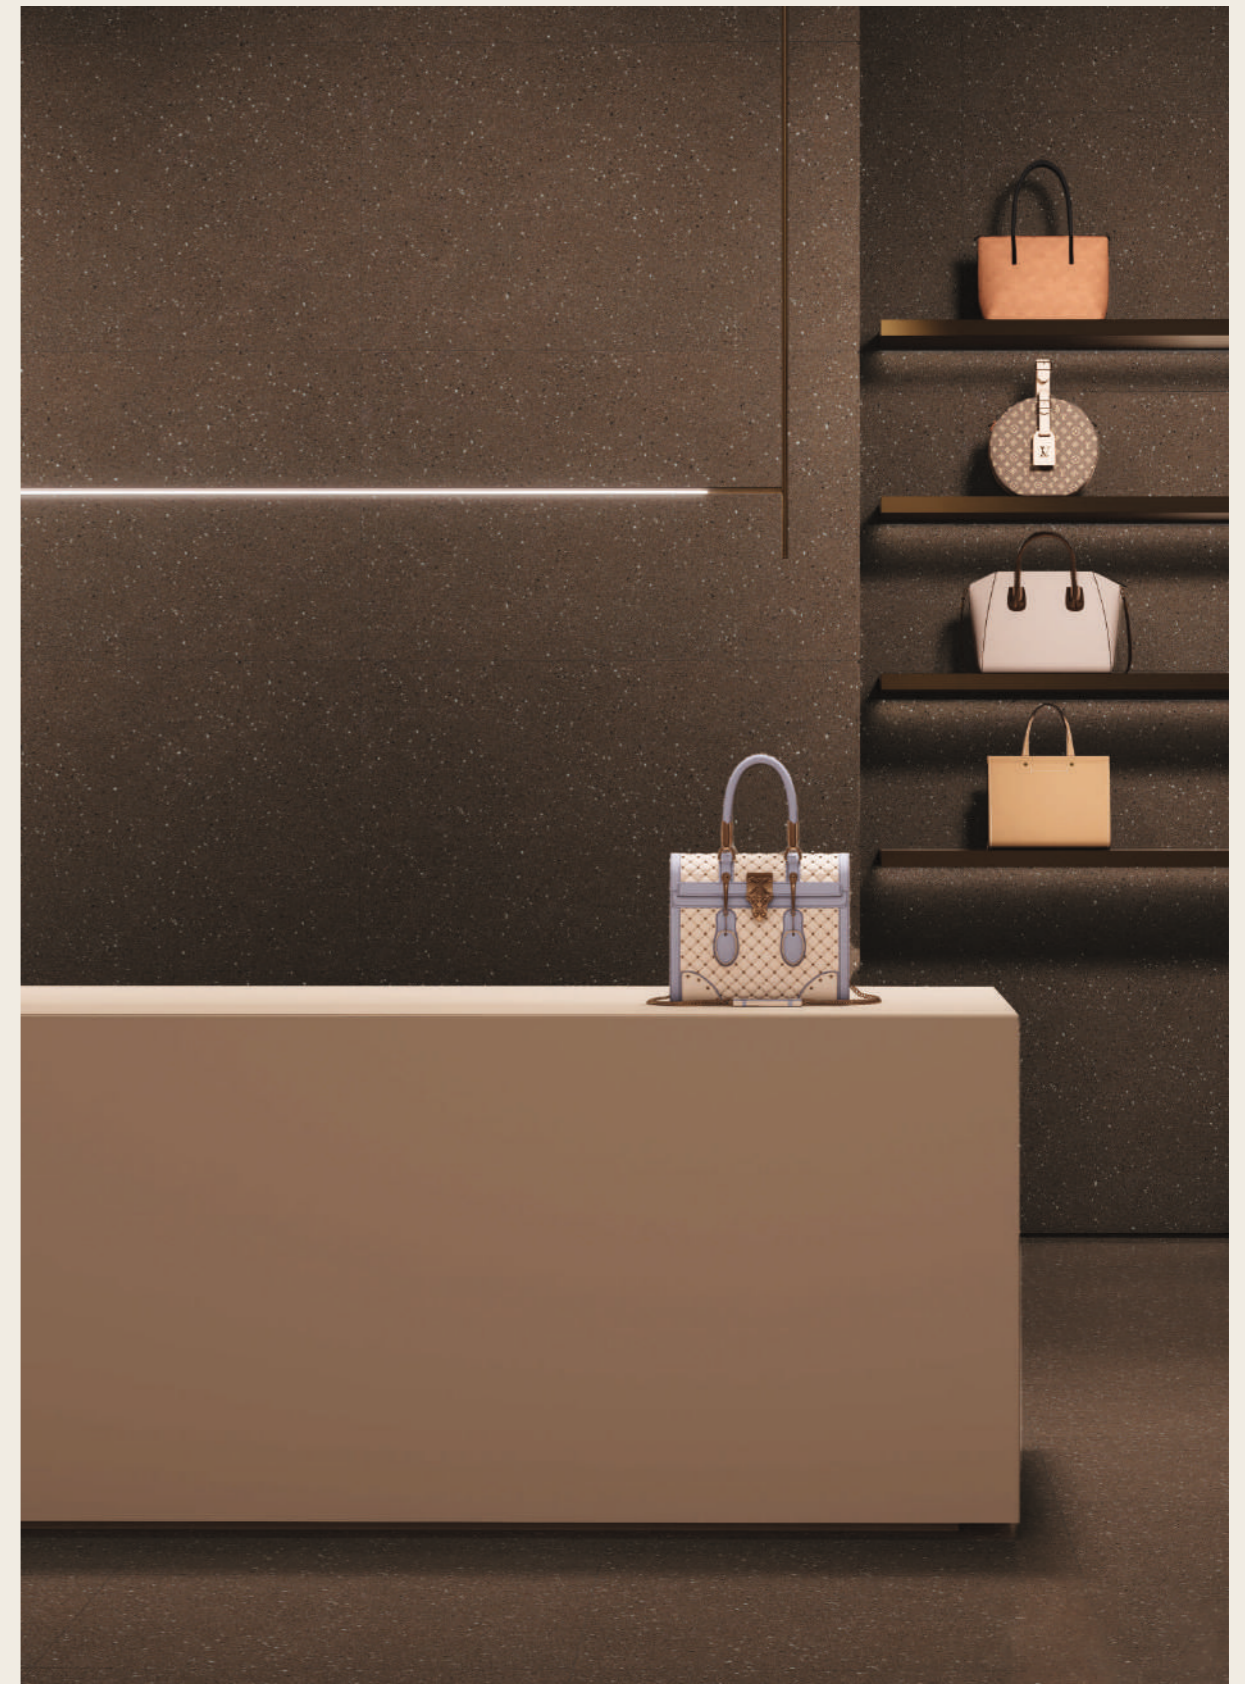

Finish:
Polished

Faccino presents a deep charcoal composition enriched with disciplined mineral sparkle, creating a surface that feels composed and architecturally refined. Its polished finish enhances contrast and subtle luminosity while preserving clarity across large areas. Designed for contemporary residential and commercial interiors, Faccino delivers durability, balance, and a confident structural presence.

Floor:
Faccino | 60x60cm

Wall:
Faccino | 60x120cm

OREO

Deep brown base with subtle mineral texture.

Formats:
60x120cm | 2'x4' | 24"x47"
60x60cm | 2'x2' | 24"x24"

Finish:
Polished

Oreo features a deep brown base defined by refined mineral texture. The polished surface enhances tonal richness while maintaining clarity, creating a composed and grounded expression. It brings warmth and structural balance to modern interiors with lasting durability.