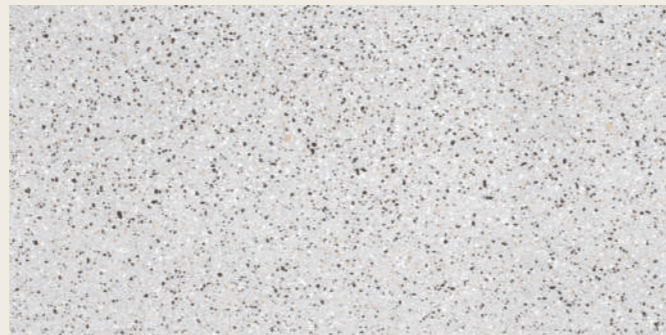

“O” COLLECTION

Blanco *Pure contrast with subtle mineral depth.*

Gringo *Light terrazzo character with balanced speckle.*

Bambino *Soft grey tone with quiet texture.*

Dhordo *Warm beige expression with refined grain.*