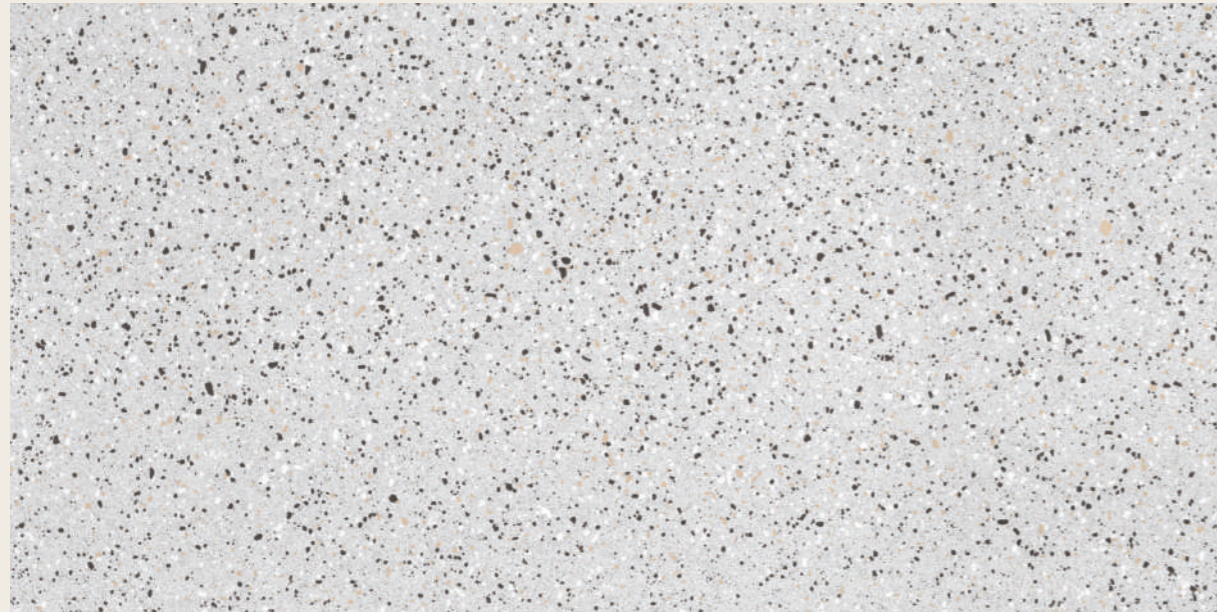

GRINGO

Light terrazzo character with balanced speckle.

Formats:
60x120cm | 2'x4' | 24"x47"

Finish:
Polished

Gringo features a light terrazzo base enriched with balanced mineral speckle, creating a surface that feels fresh and composed. Its polished finish enhances brightness while preserving subtle depth, allowing the texture to remain refined and controlled. Designed for contemporary interiors, Gringo delivers durability, clarity, and architectural balance across residential and commercial spaces.