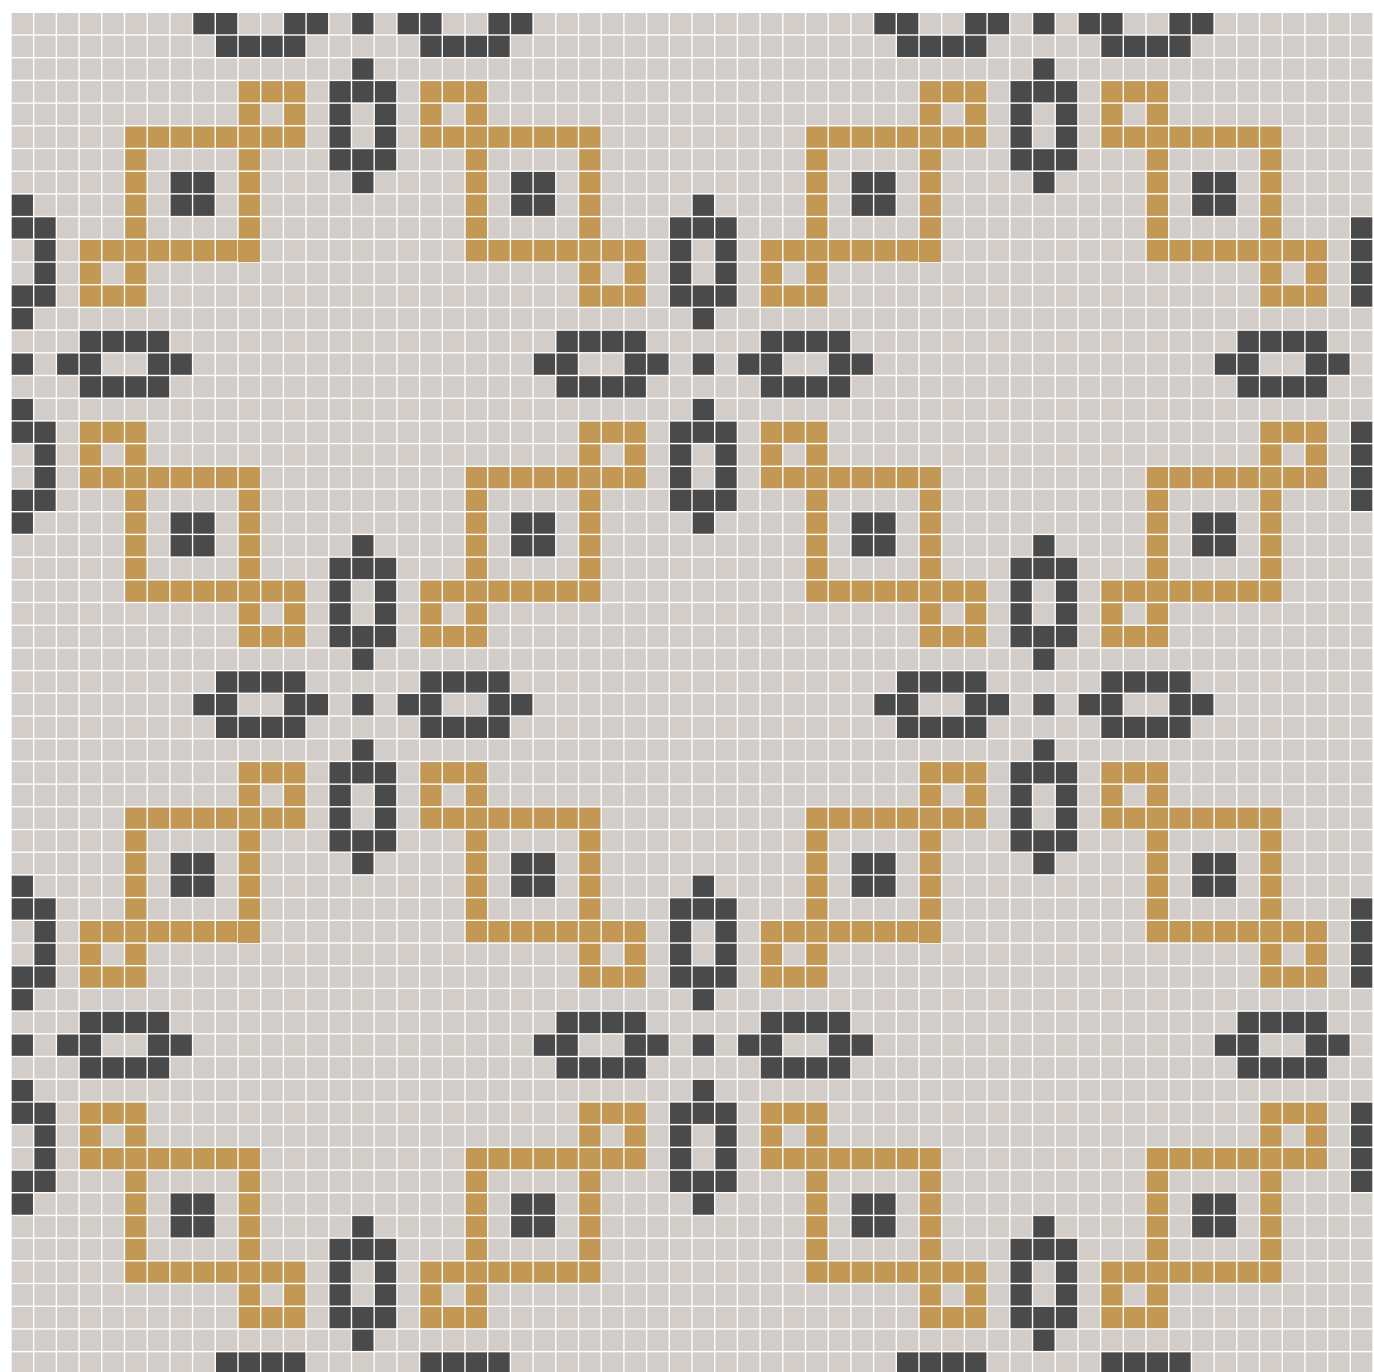

Explore More

WHERE DESIGN MEETS
DISCIPLINE, BEAUTY
UNFOLDS IN EVERY
MEASURED LINE.

MINI-SQR-49

Module : A to I - **318x318mm** / 1.09 sq. ft.
Gap : **2mm** | Chip Size : **30x30mm**

Explore More

MINI-SQR-49