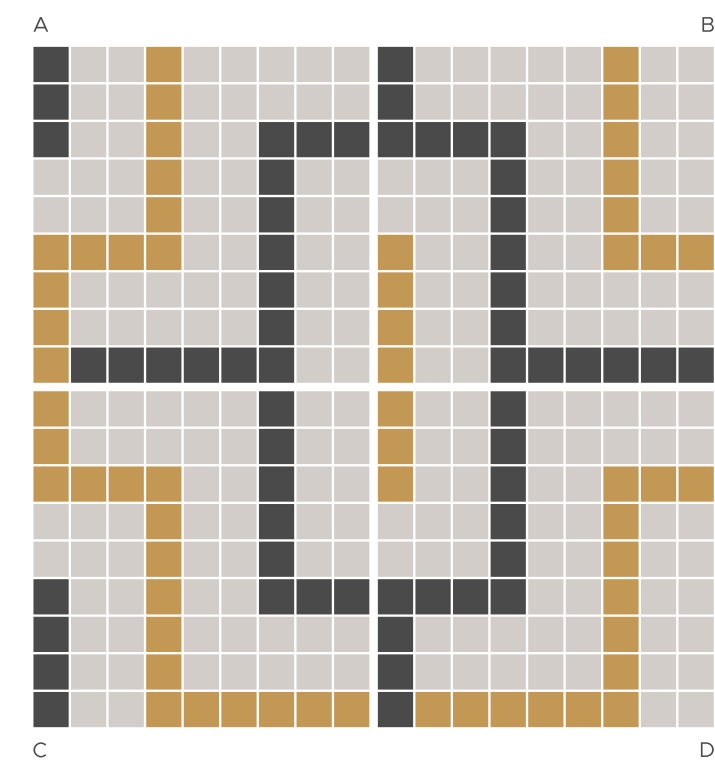

04 Module

MINI-SQR-29

Module : A, B, C, D - **254x254mm** / 0.69 sq. ft.
Gap : **2mm** | Chip Size : **30x30mm**

Chat Box

Explore More

MODERN ARCHITECTURE MEETS MOSAIC MEMORY A STORY TOLD THROUGH PATTERNS.