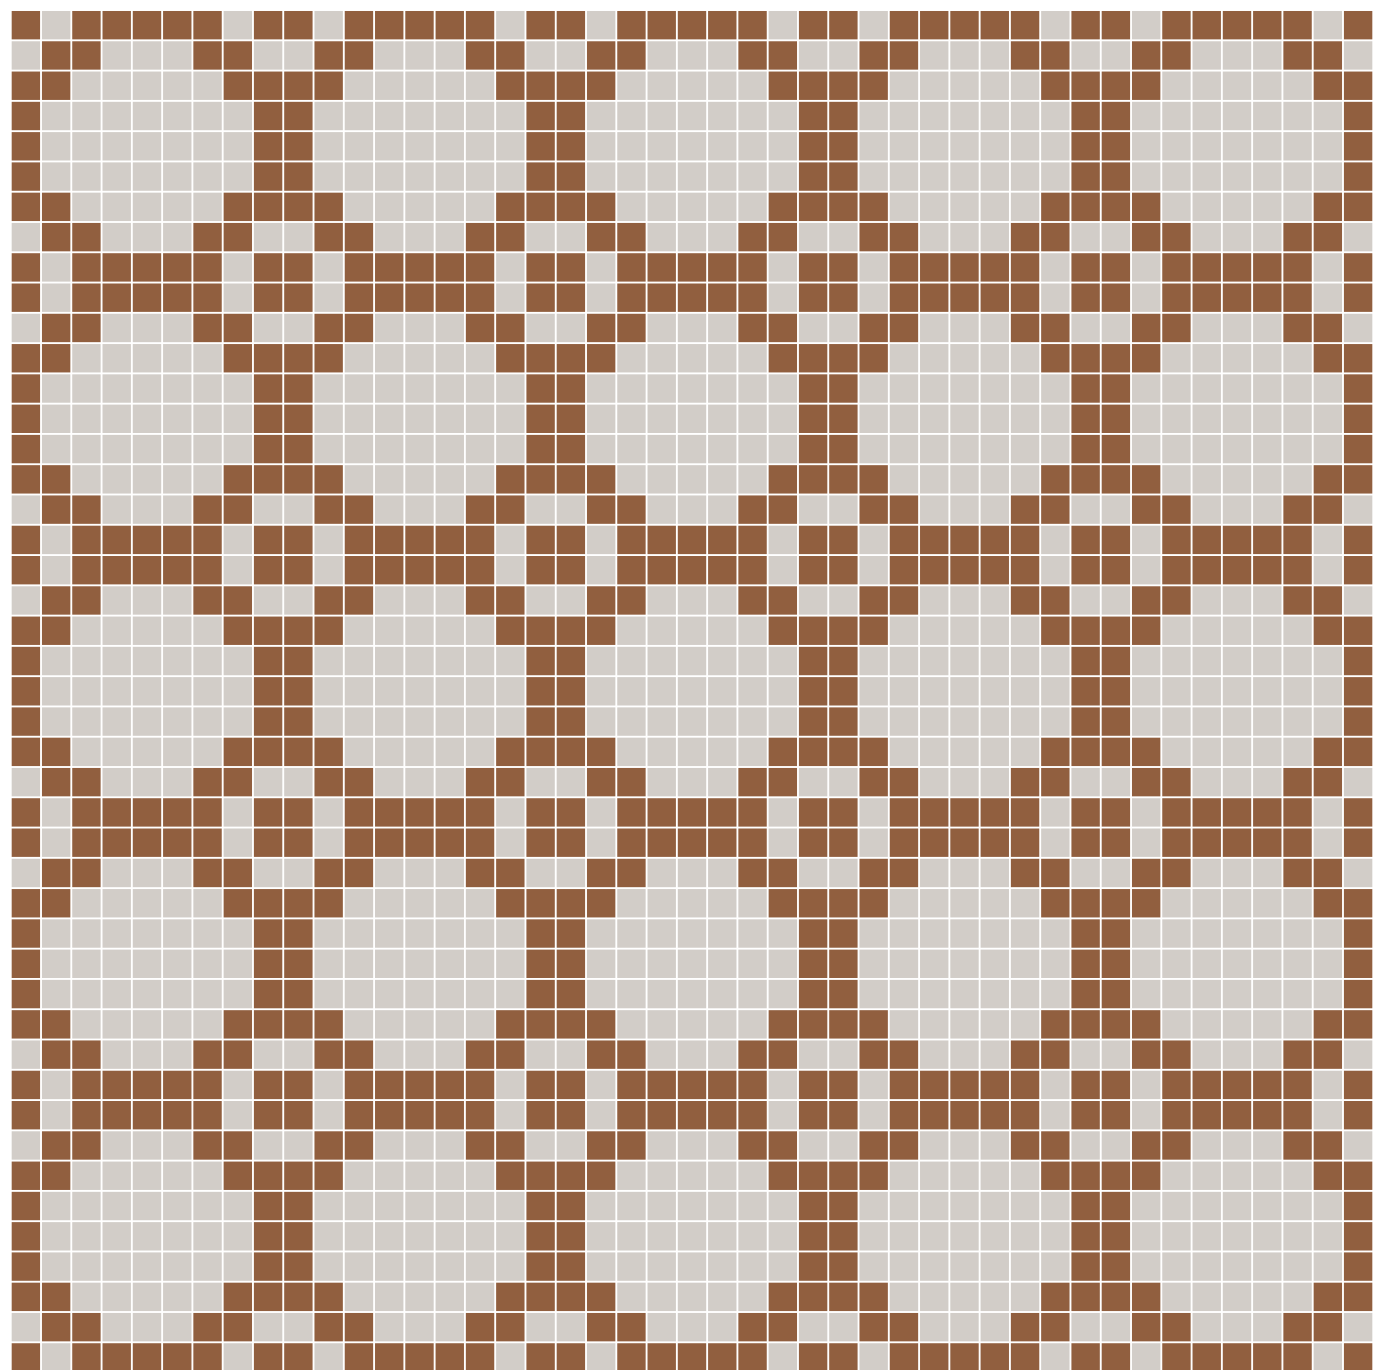

MINI-SQR-58

TERACOTTA SUPERPOLO