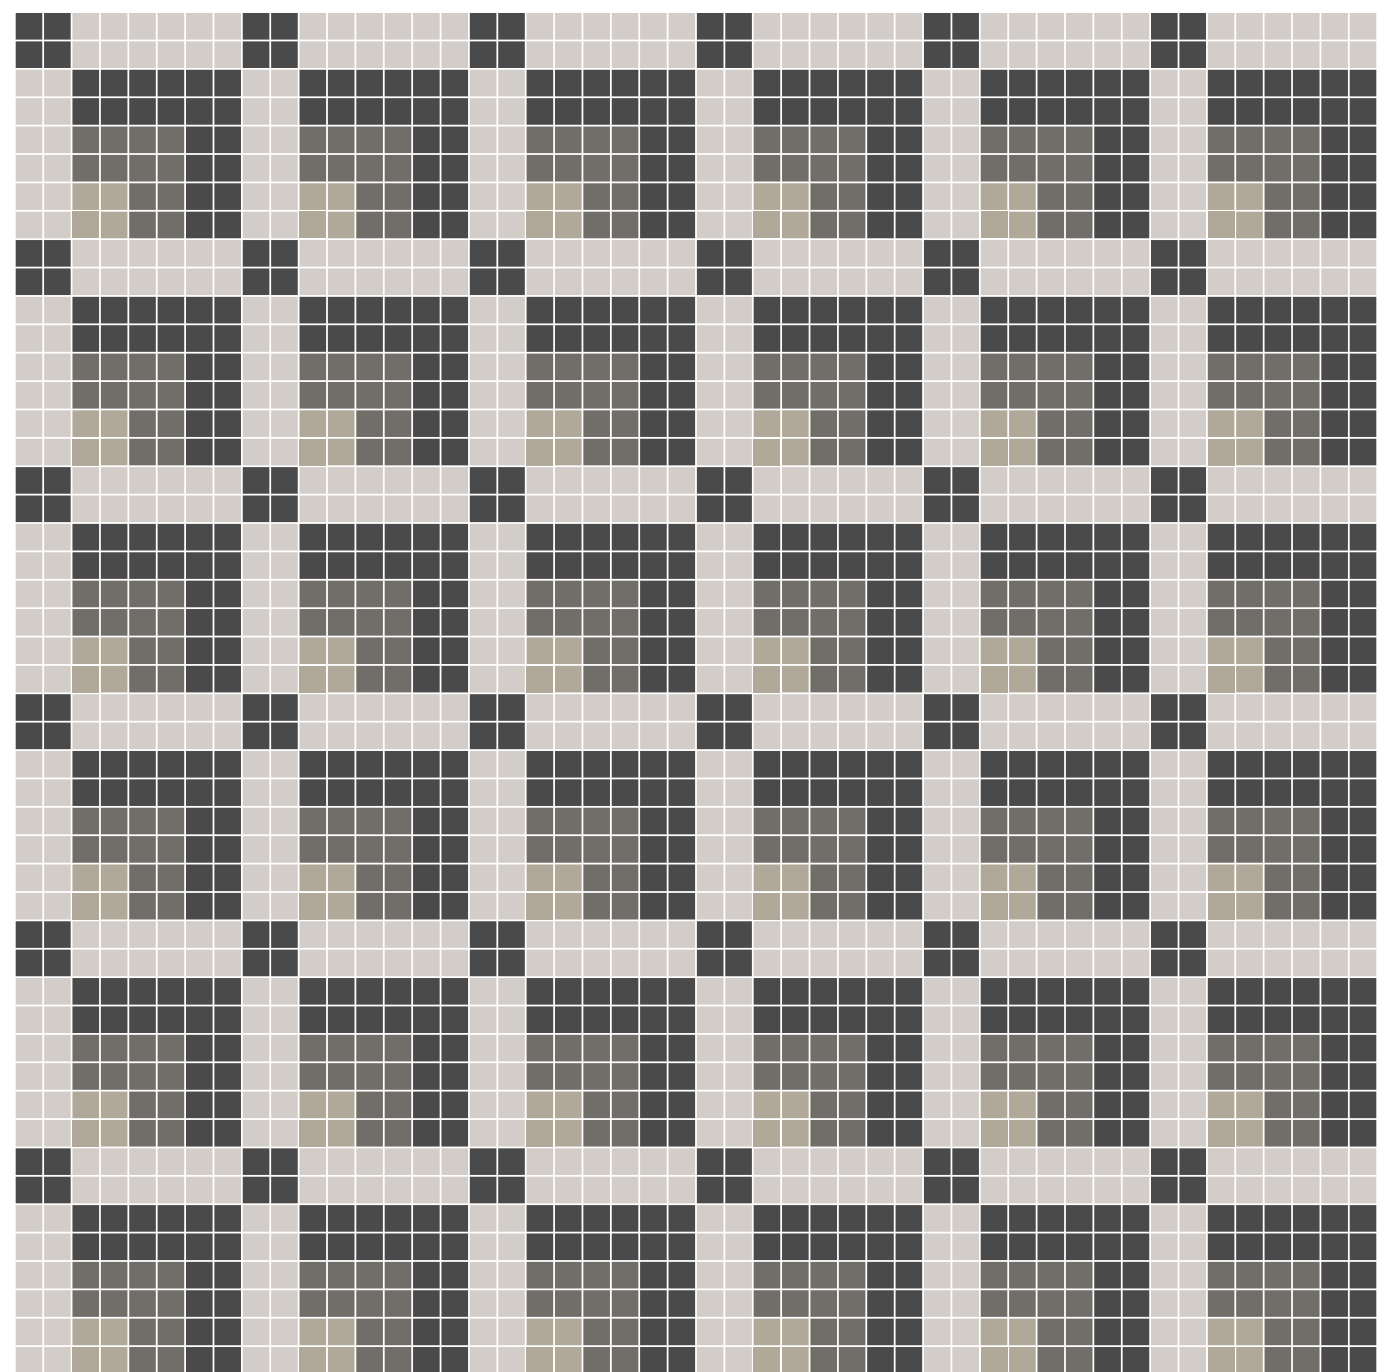

MINI-SQR-13

SUPERPOLO

NERO

DARK GREY

STEEL GREY