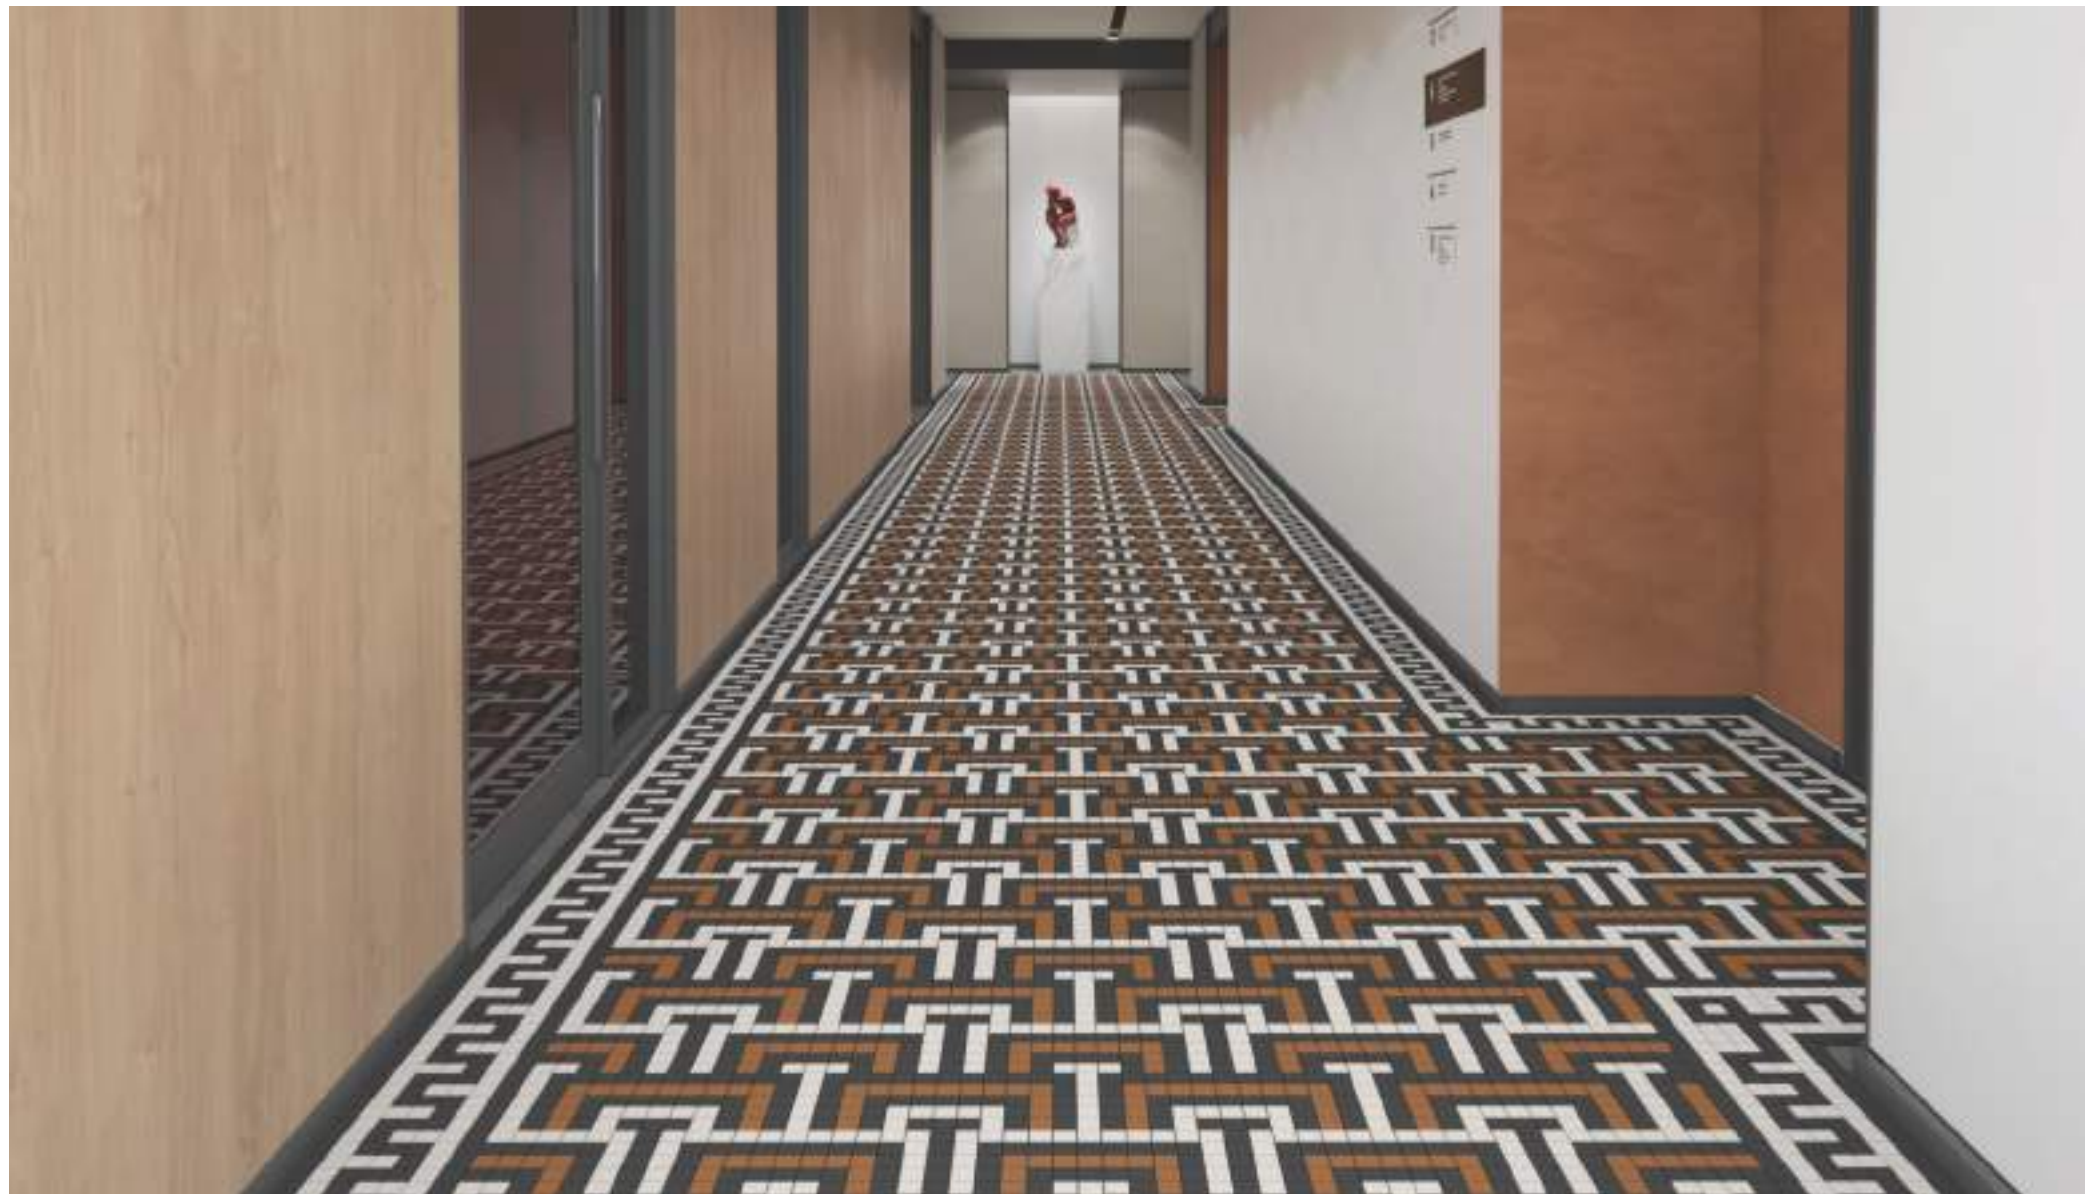

02 Module

MINI-SQR-28

Module : A, B - **190x318mm** / 0.65 sq. ft.
Gap : **2mm** | Chip Size : **30x30mm**

Chat Box

Explore More

04 Module

MINI-SQR-29

Module : A, B, C, D - **254x254mm** / 0.69 sq. ft.
Gap : **2mm** | Chip Size : **30x30mm**

Chat Box

Explore More