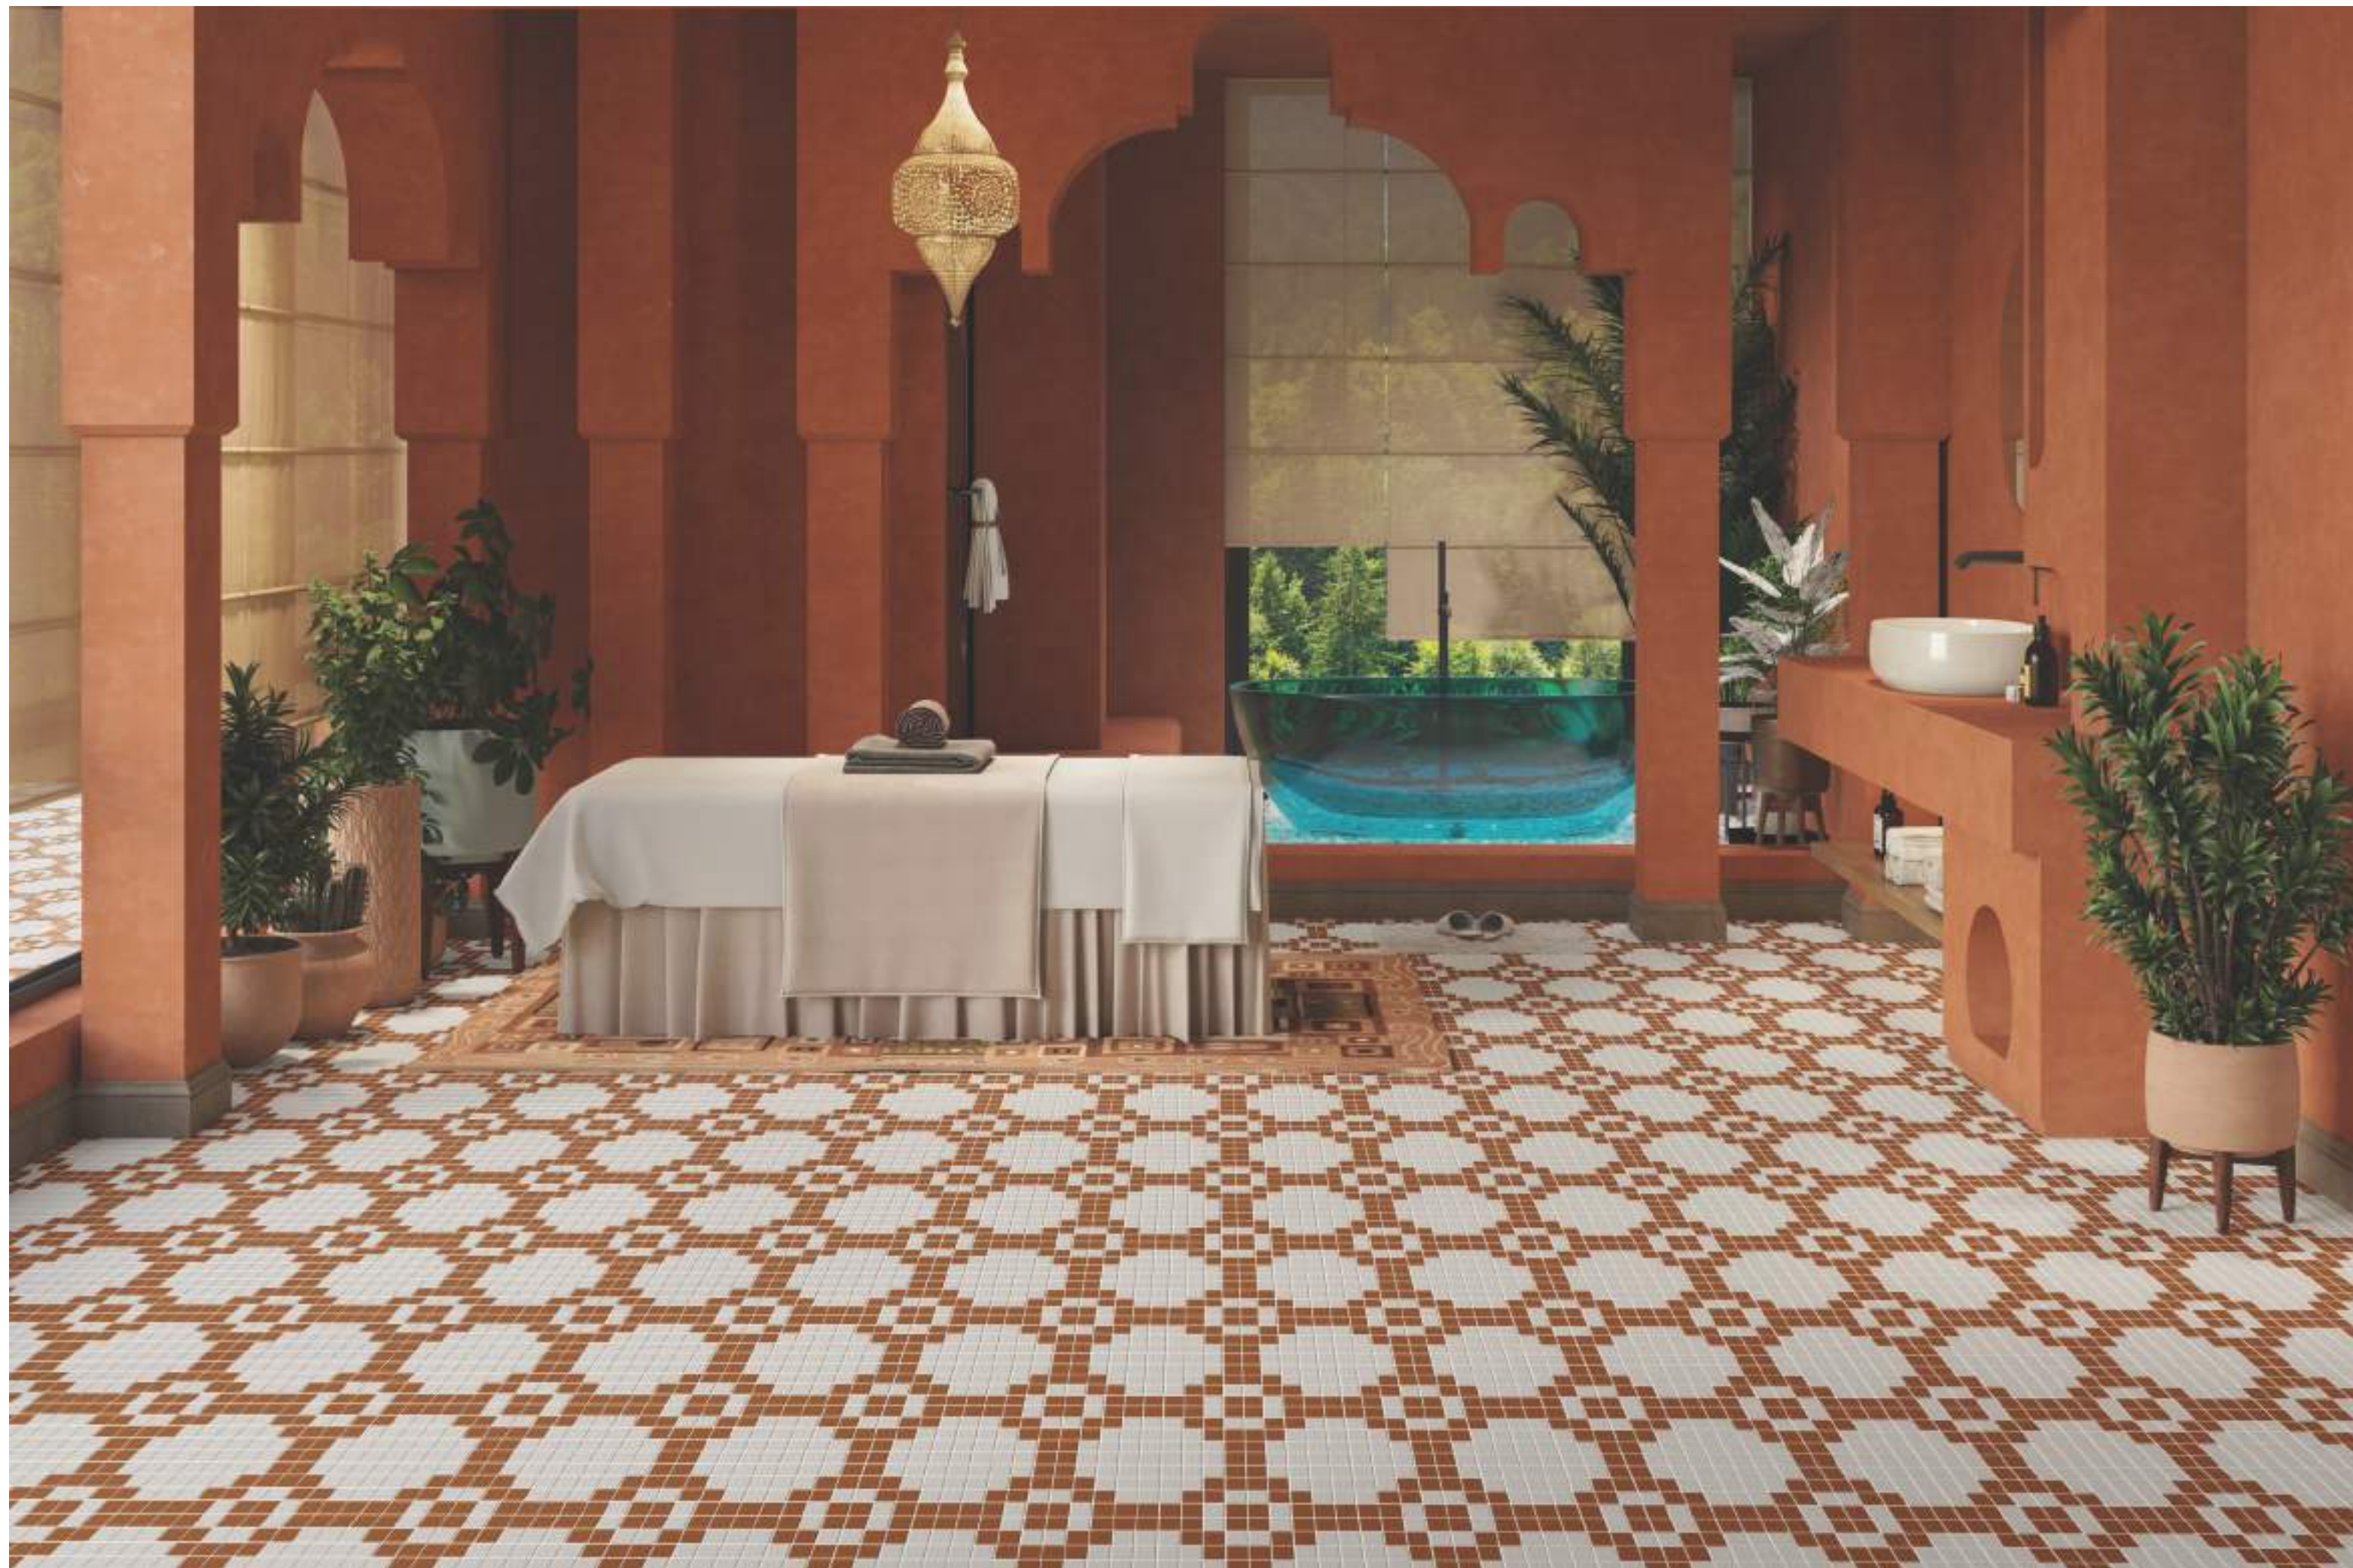

Gap : **2mm** | Chip Size : **30x30mm**

O4 Module

MINI-SQR-57

Module : A, B, C, D - **286x286mm** / 0.88 sq. ft.
 Gap : **2mm** | Chip Size : **30x30mm**

EVERY SHADE CHOSEN
WITH MEANING,
EVERY PATTERN SHAPED
WITH PURPOSE.