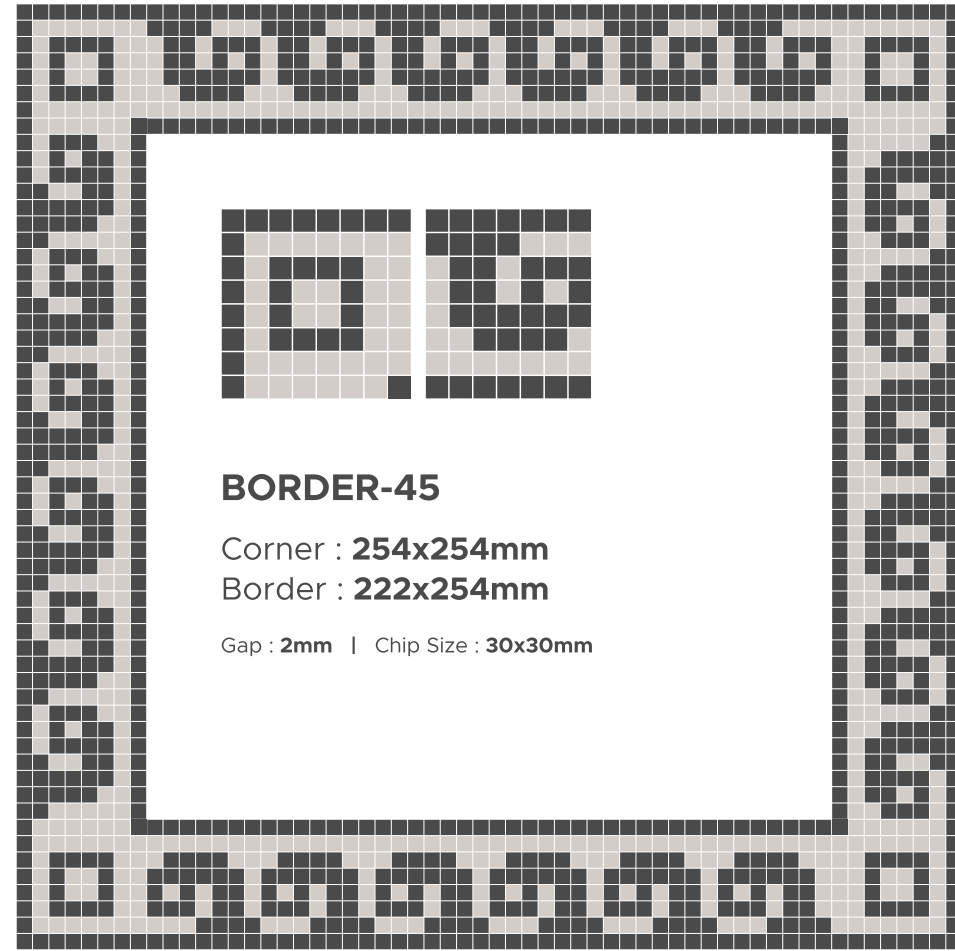

EXPLORE IN ENVIRONMENT

EXPLORE IN REAL PROJECT

EXPLORE IN INSTAGRAM

EXPLORE IN CATALOG

THANK YOU!