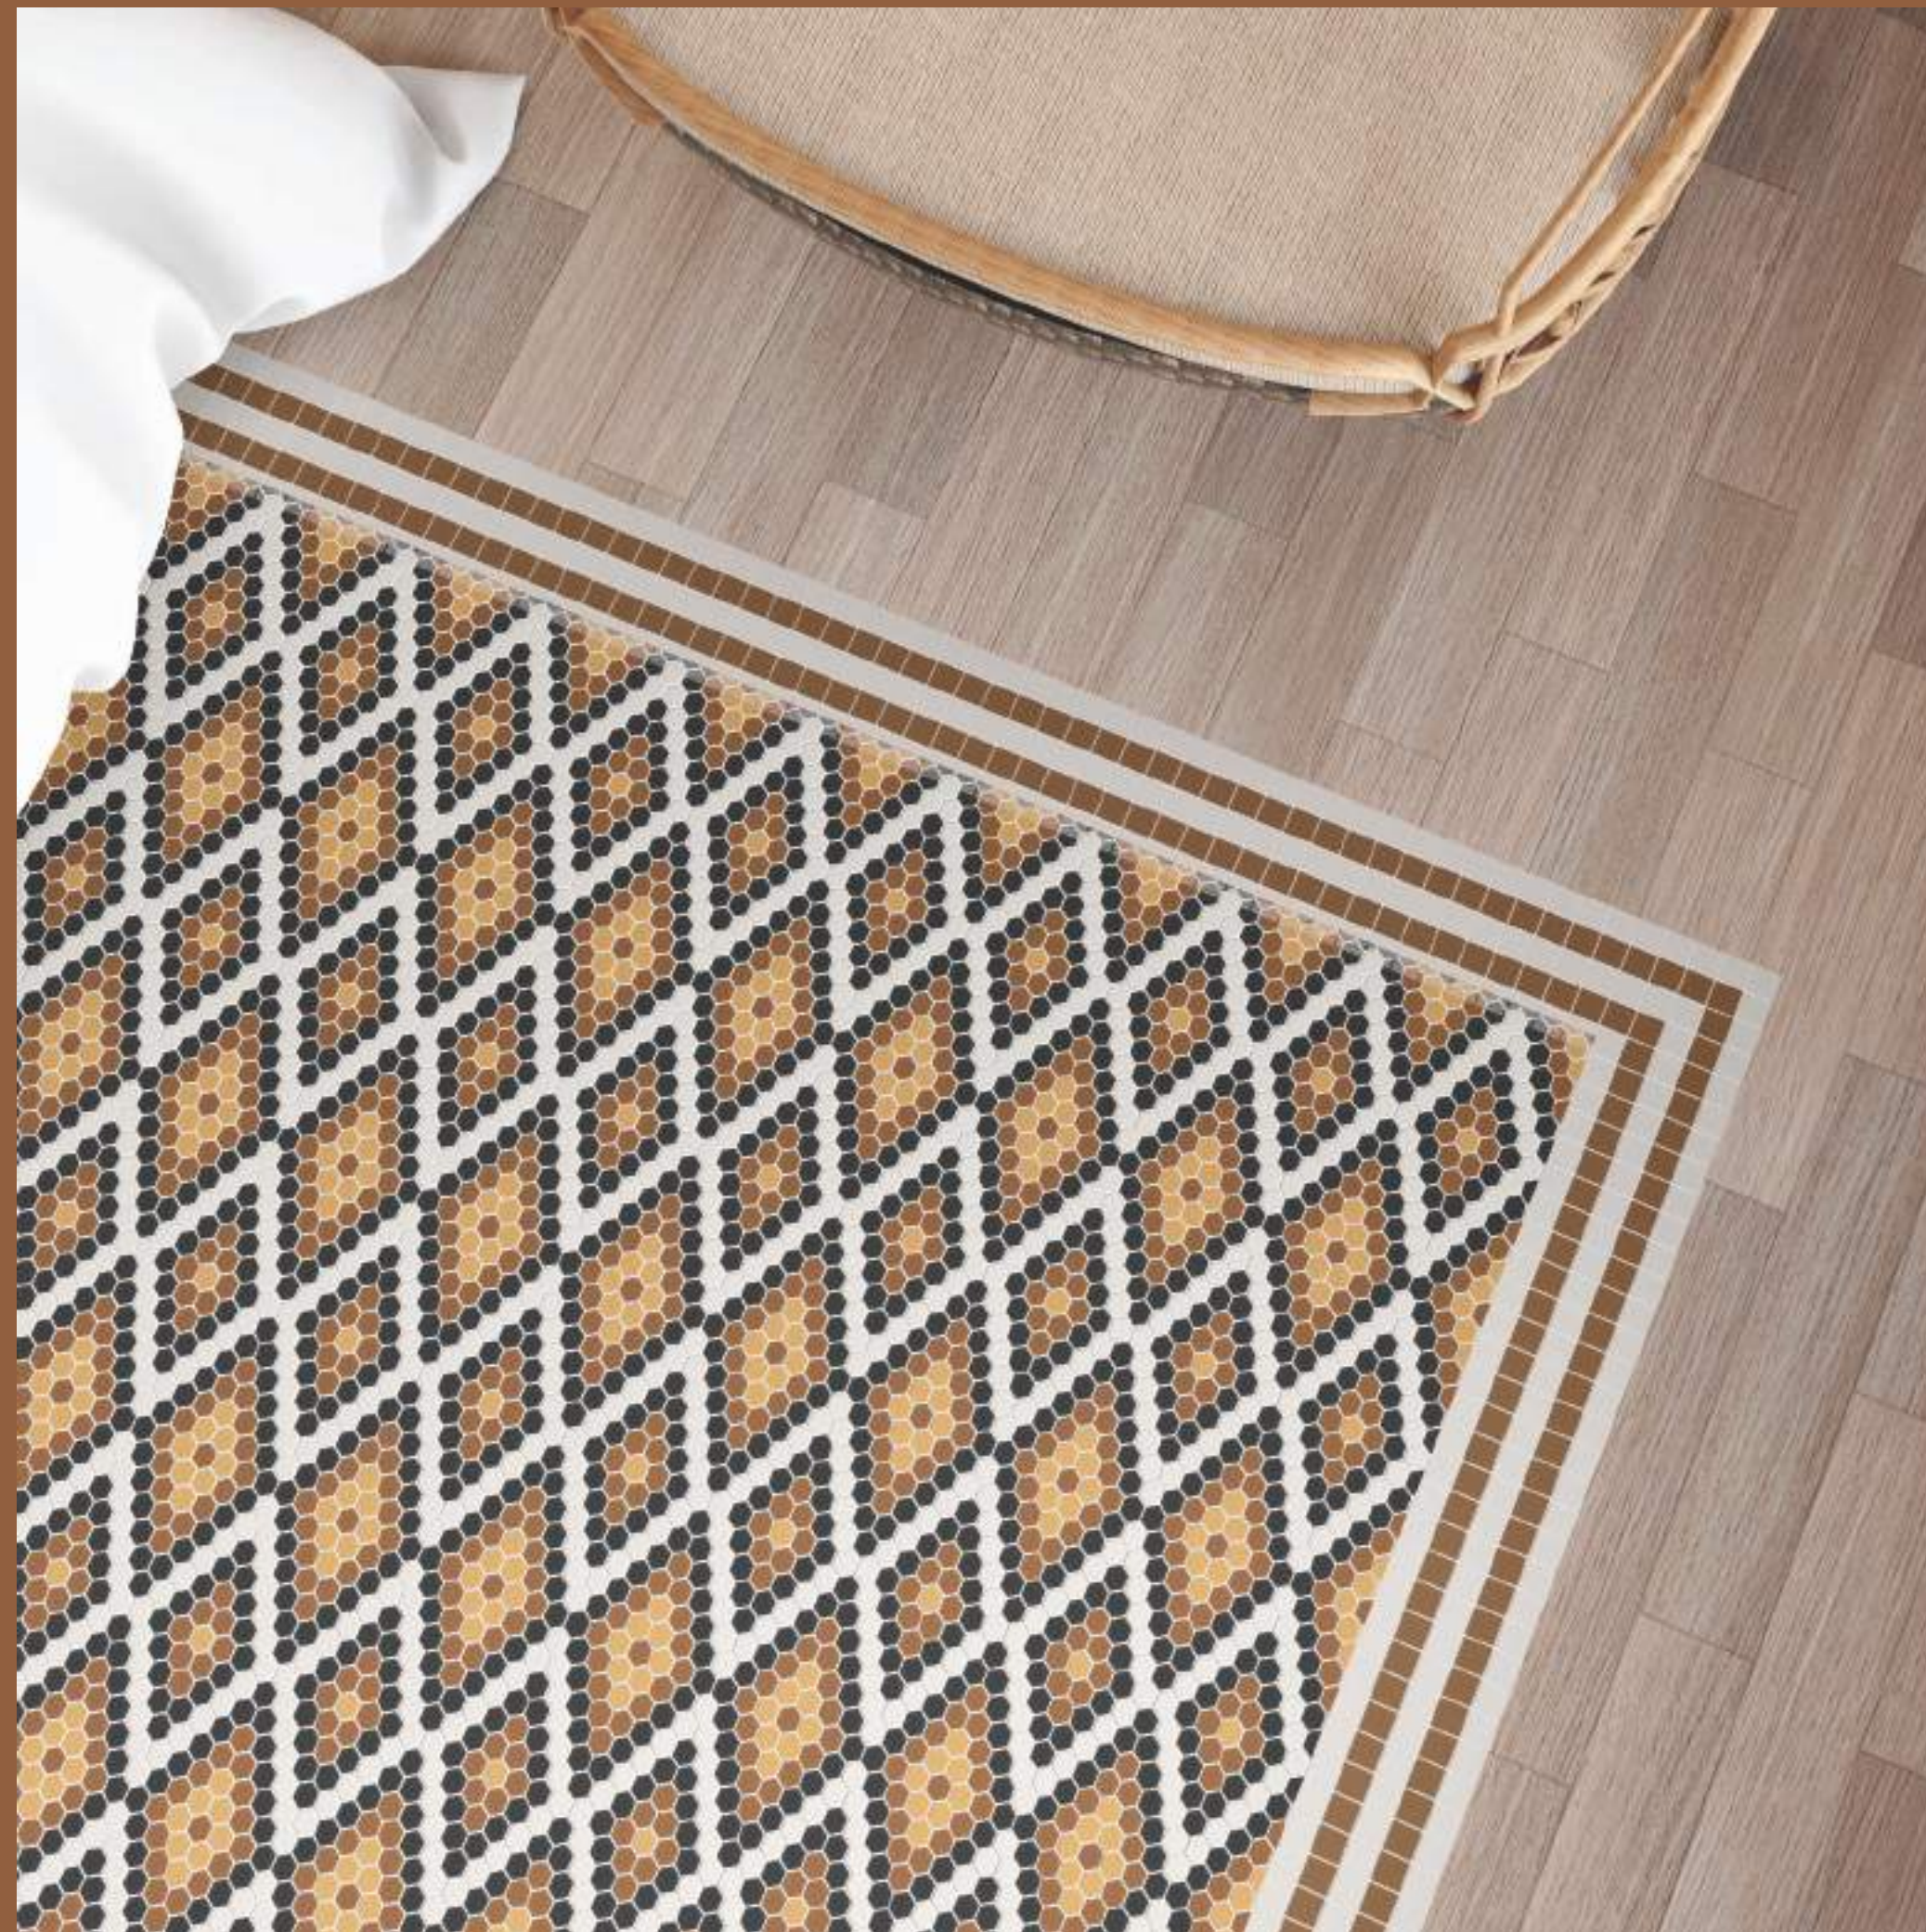

HEXA MINI-19