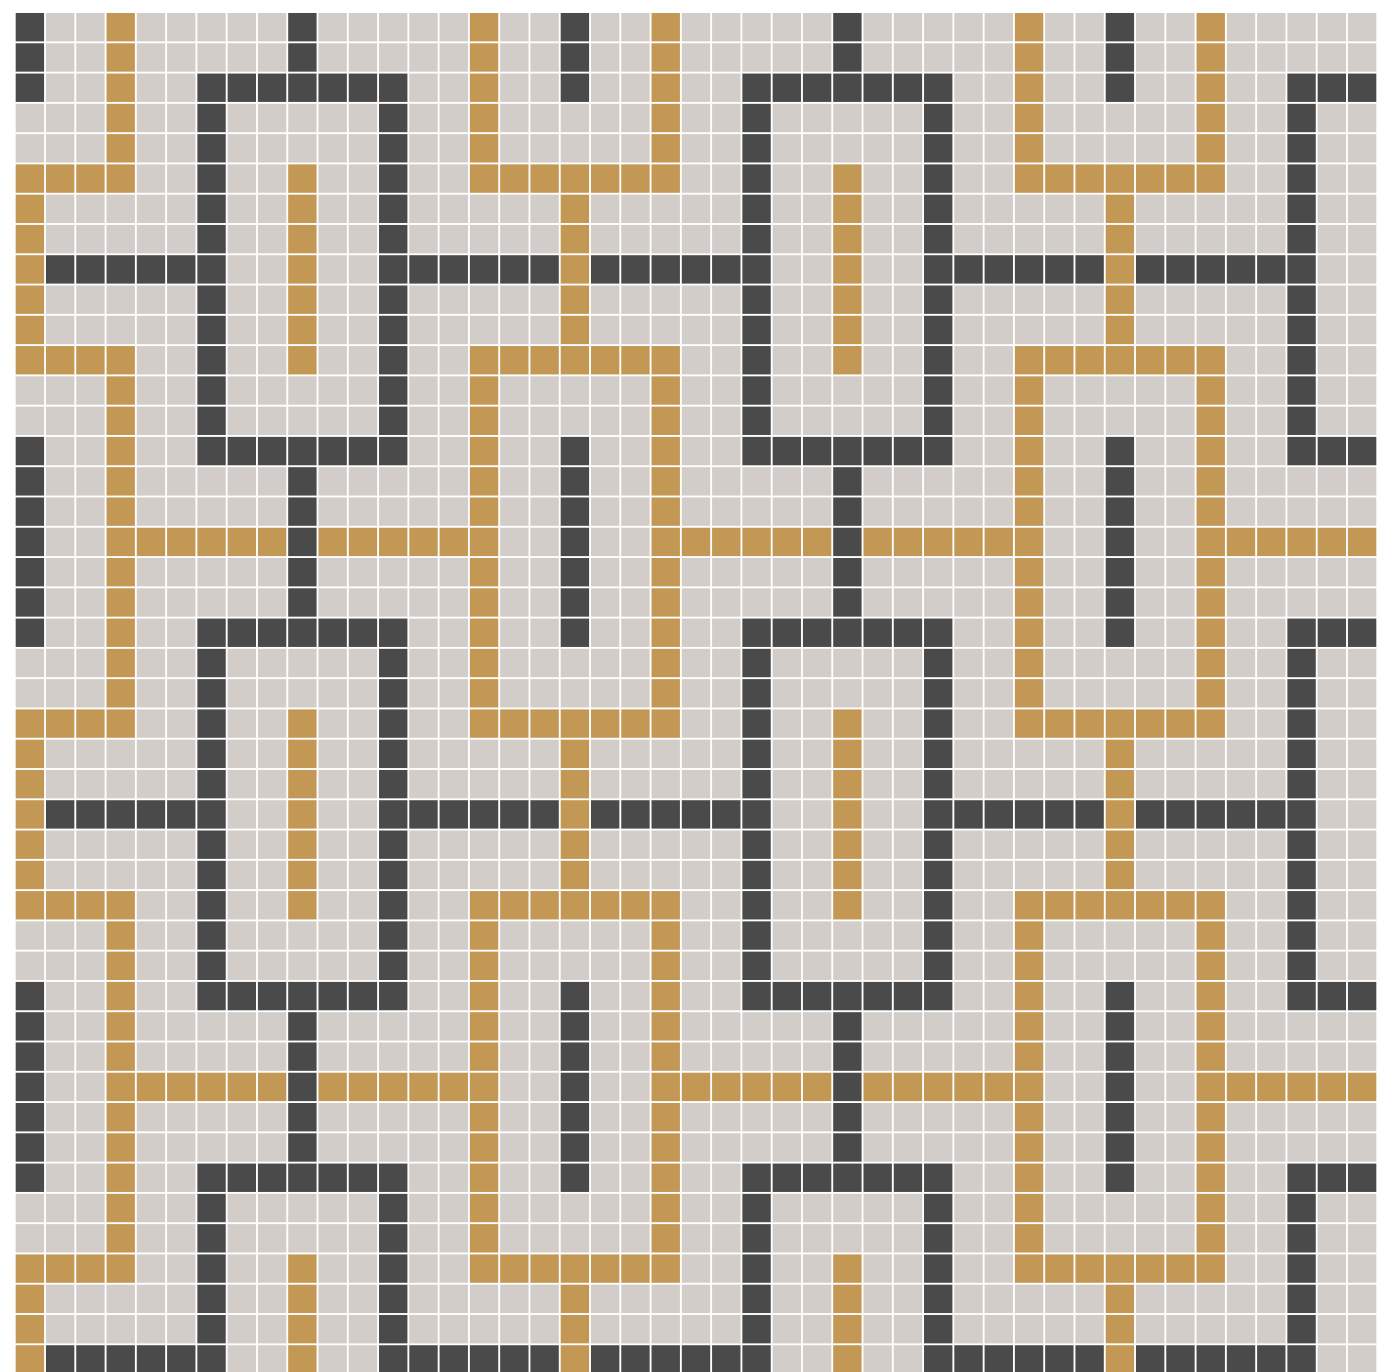

MINI-SQR-30

SUPERPOLO

TRENDY

NERO