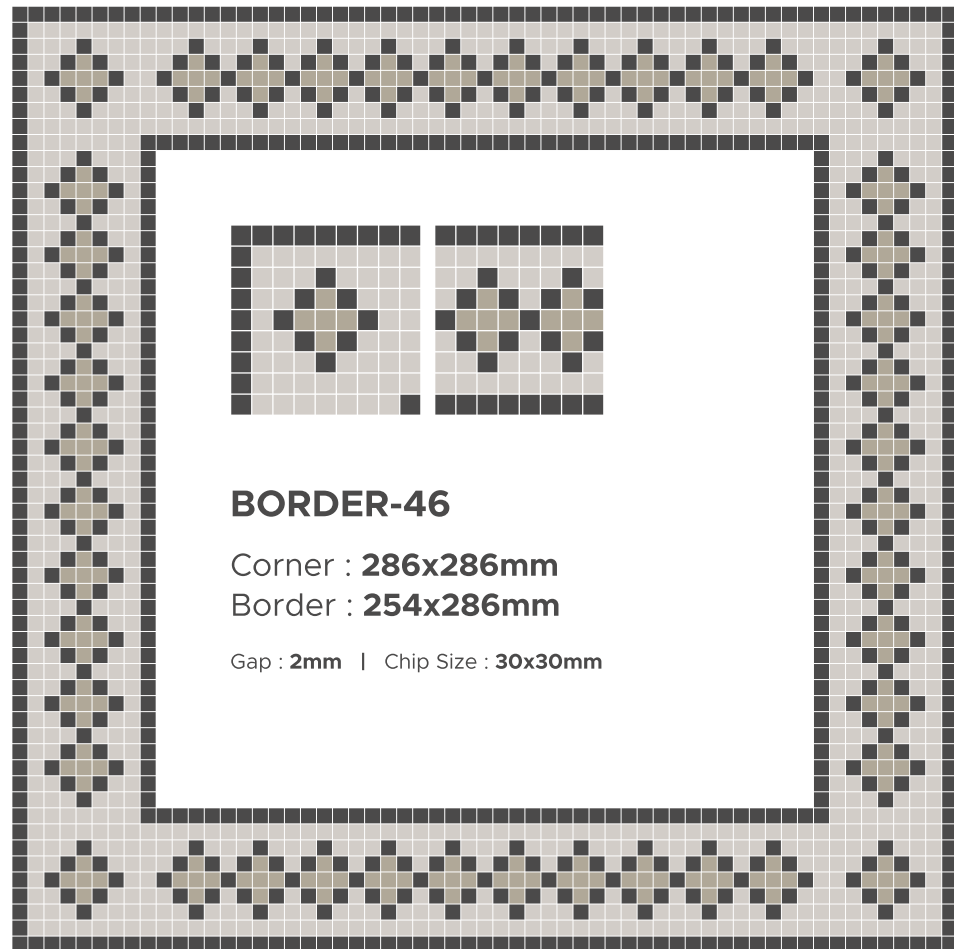

EXPLORE IN ENVIRONMENT

EXPLORE IN REAL PROJECT

EXPLORE IN INSTAGRAM

EXPLORE IN CATALOG

THANK YOU!