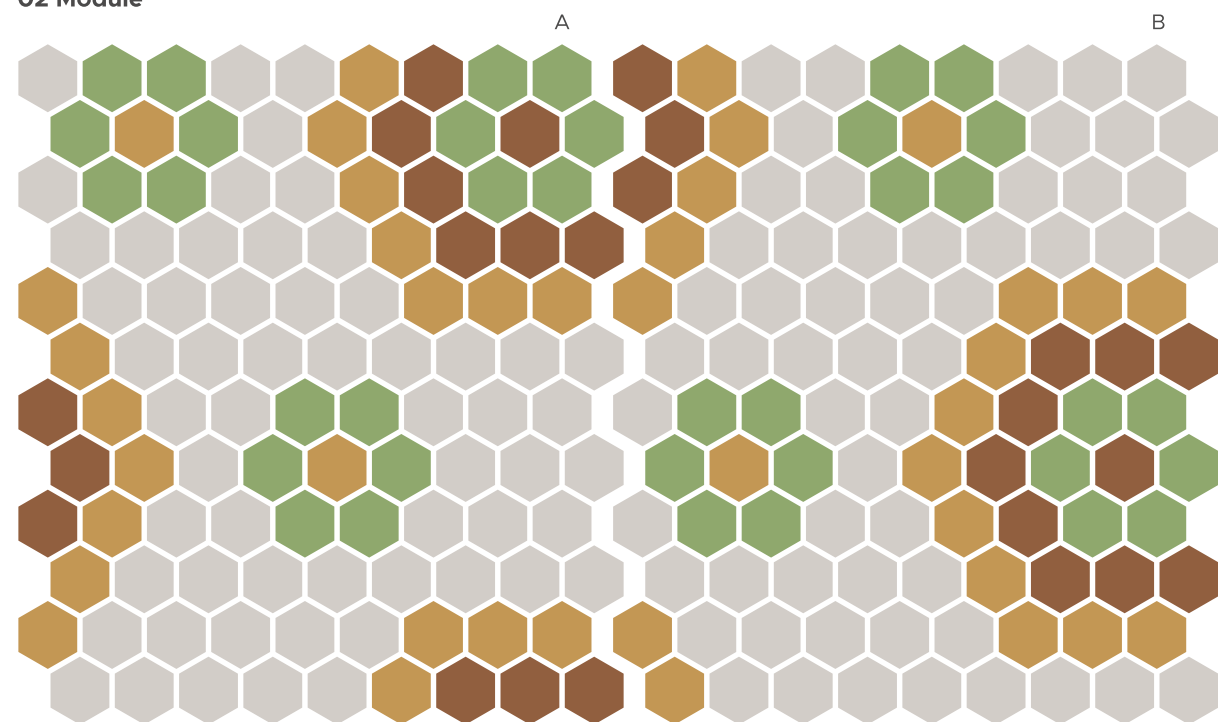

A MEETING OF CRAFT AND CONCEPT, WHERE SURFACES BREATHE SOPHISTICATION.

01 Module

HEXA MINI-05

Module : 293x250mm / 0.76 sq. ft.
Gap : 2mm | Chip Size : 22x25mm

Explore More

HEXA MINI-05

02 Module

HEXA MINI-06