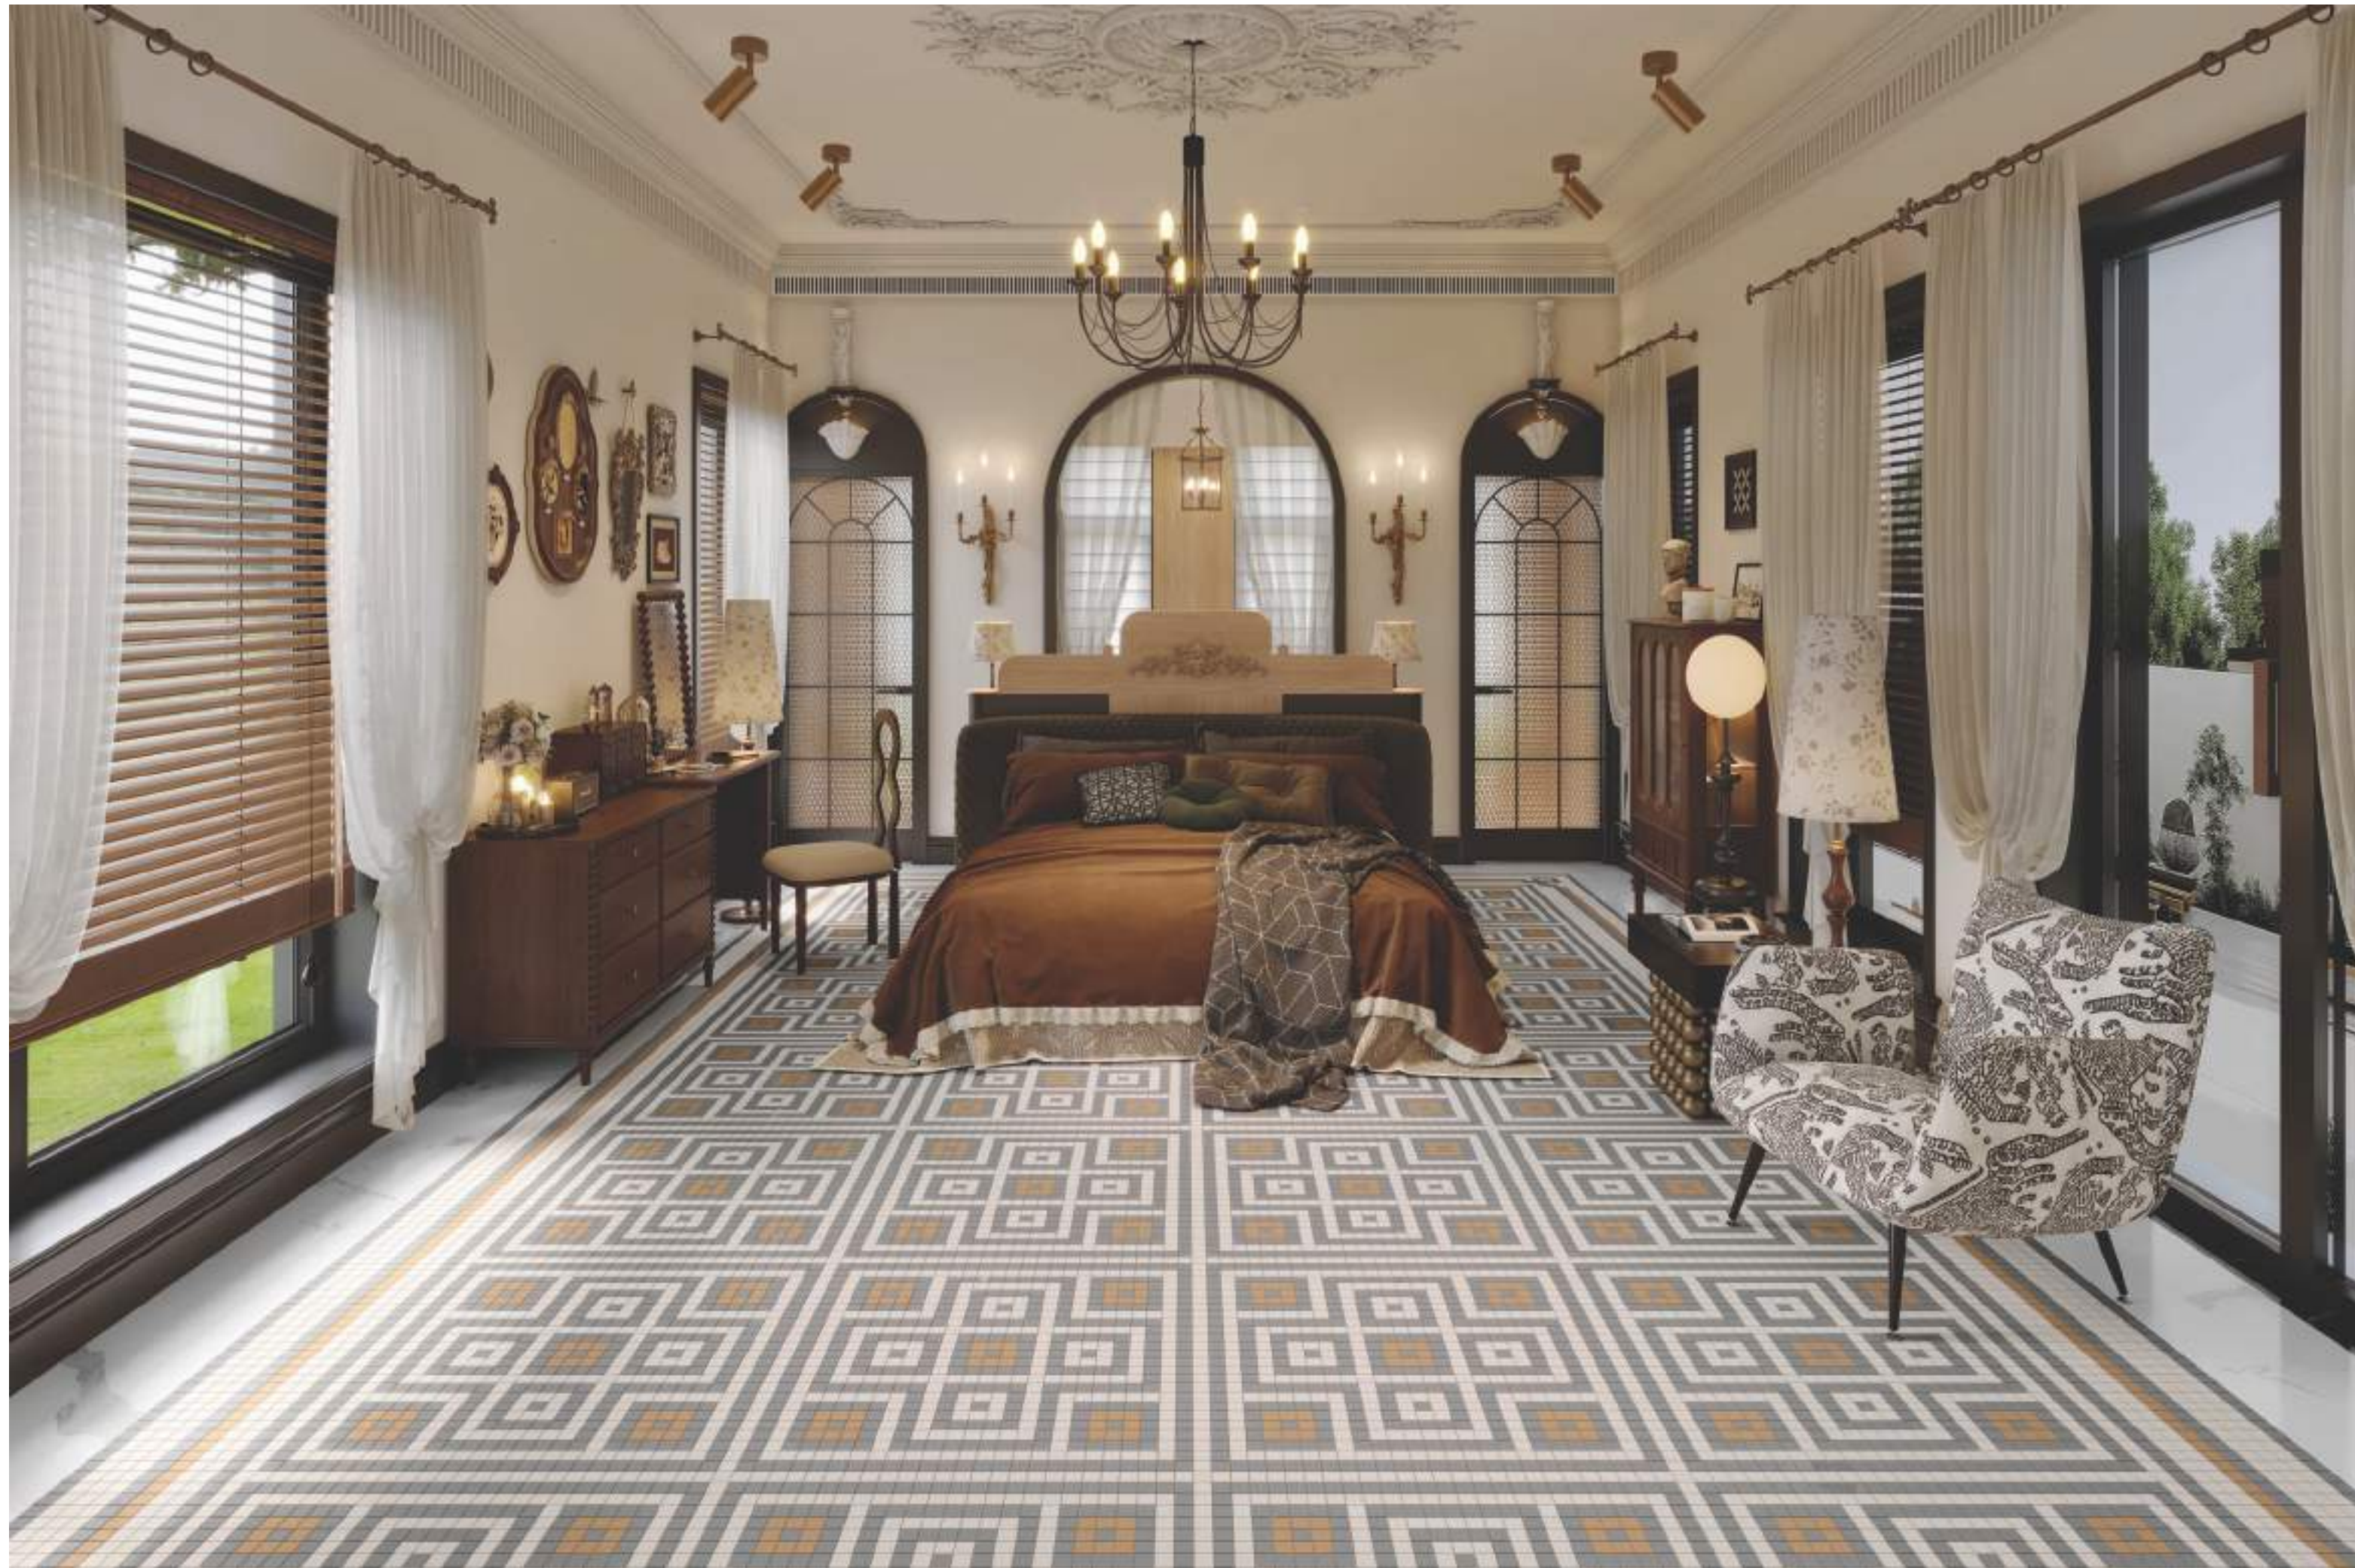

WHERE DESIGN
BREATHES HARMONY,
EVERY CORNER
BECOMES
A MASTERPIECE IN
MOTION.

MINI-SQR-27

Module : A,B,D,E
286x286mm / 0.88 sq. ft.

Module : C,F,G,H
254x286mm / 0.78 sq. ft.

Module : I
254x254mm / 0.69 sq. ft.