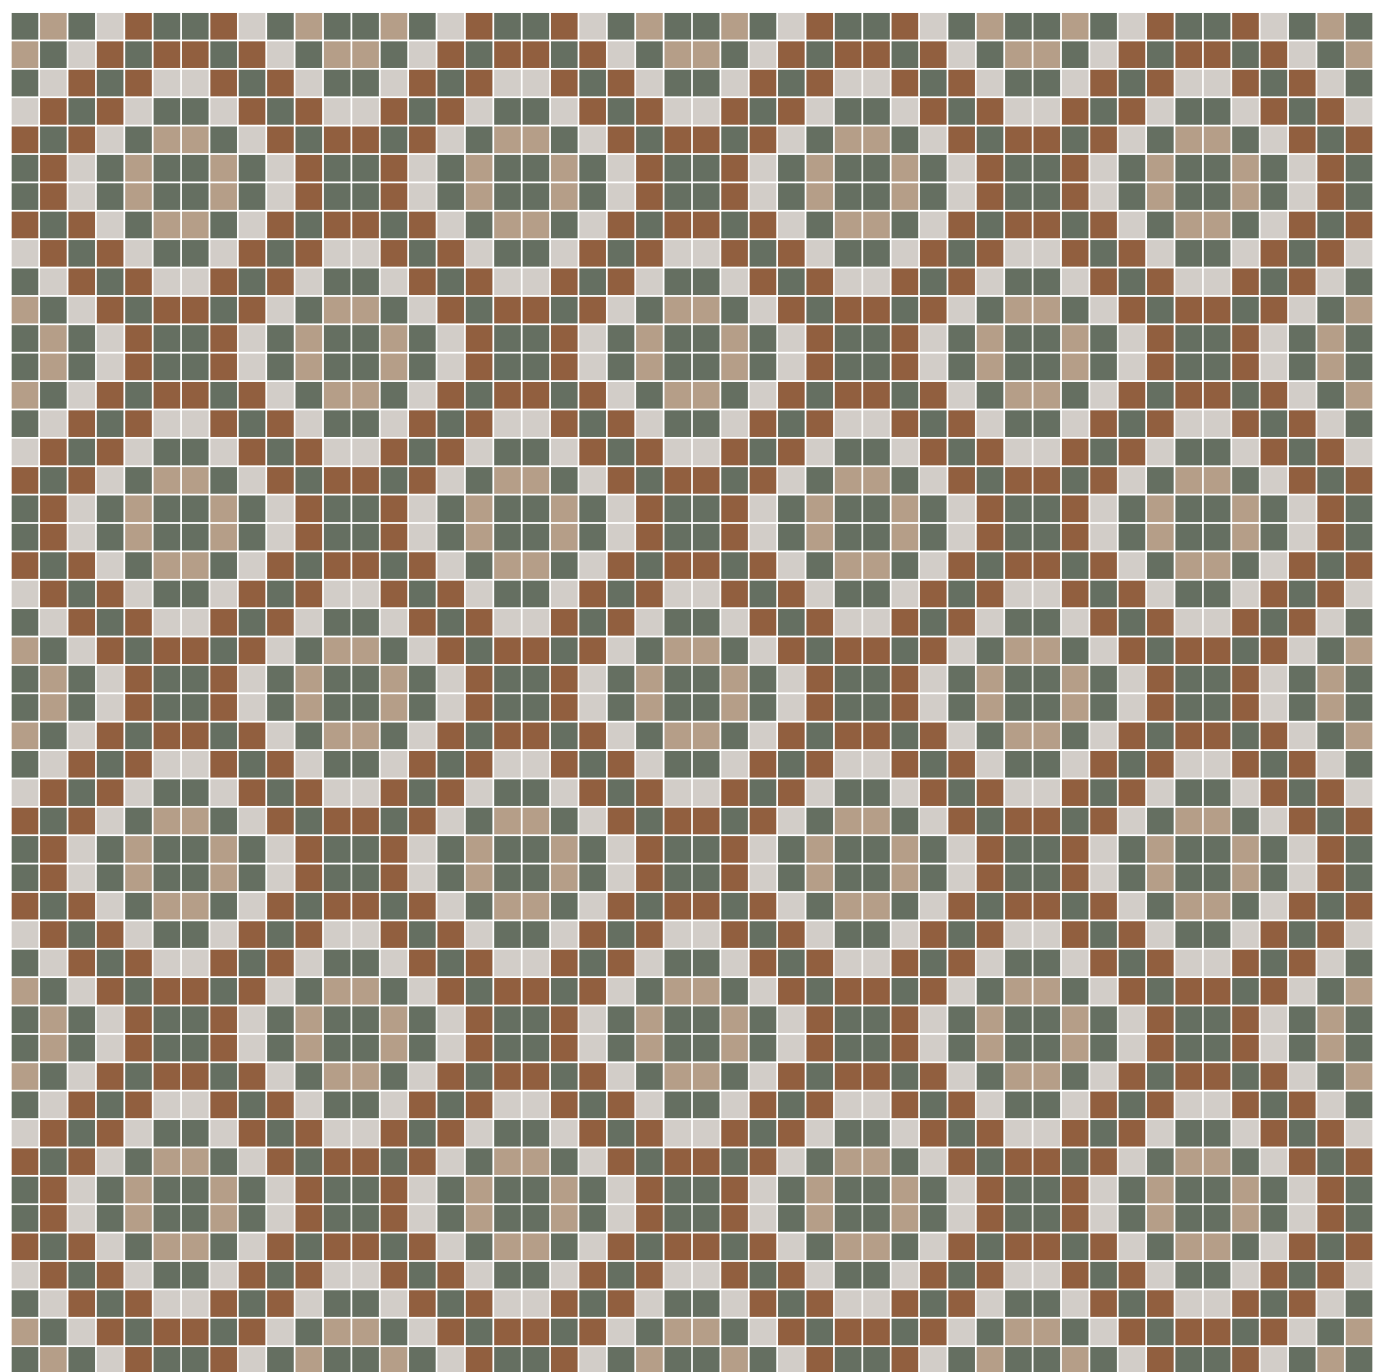

EVERY PATTERN A
TESTAMENT TO
PATIENCE, PRECISION,
AND IMAGINATION.

MINI-SQR-43

Module : 190x190mm / 0.39 sq. ft.
Gap : 2mm | Chip Size : 30x30mm

Explore More

MINI-SQR-43

- SUPERPOLO
- BEIGE
- KOTA GREEN
- TERACOTTA