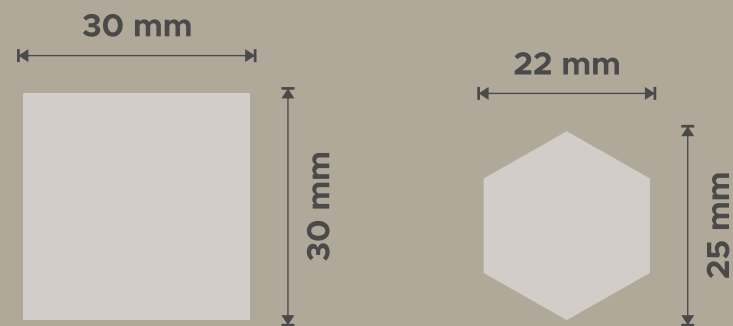

UNGLAZED FULL BODY MOSAICS

TWO SHAPES ENDLESS POSSIBILITIES