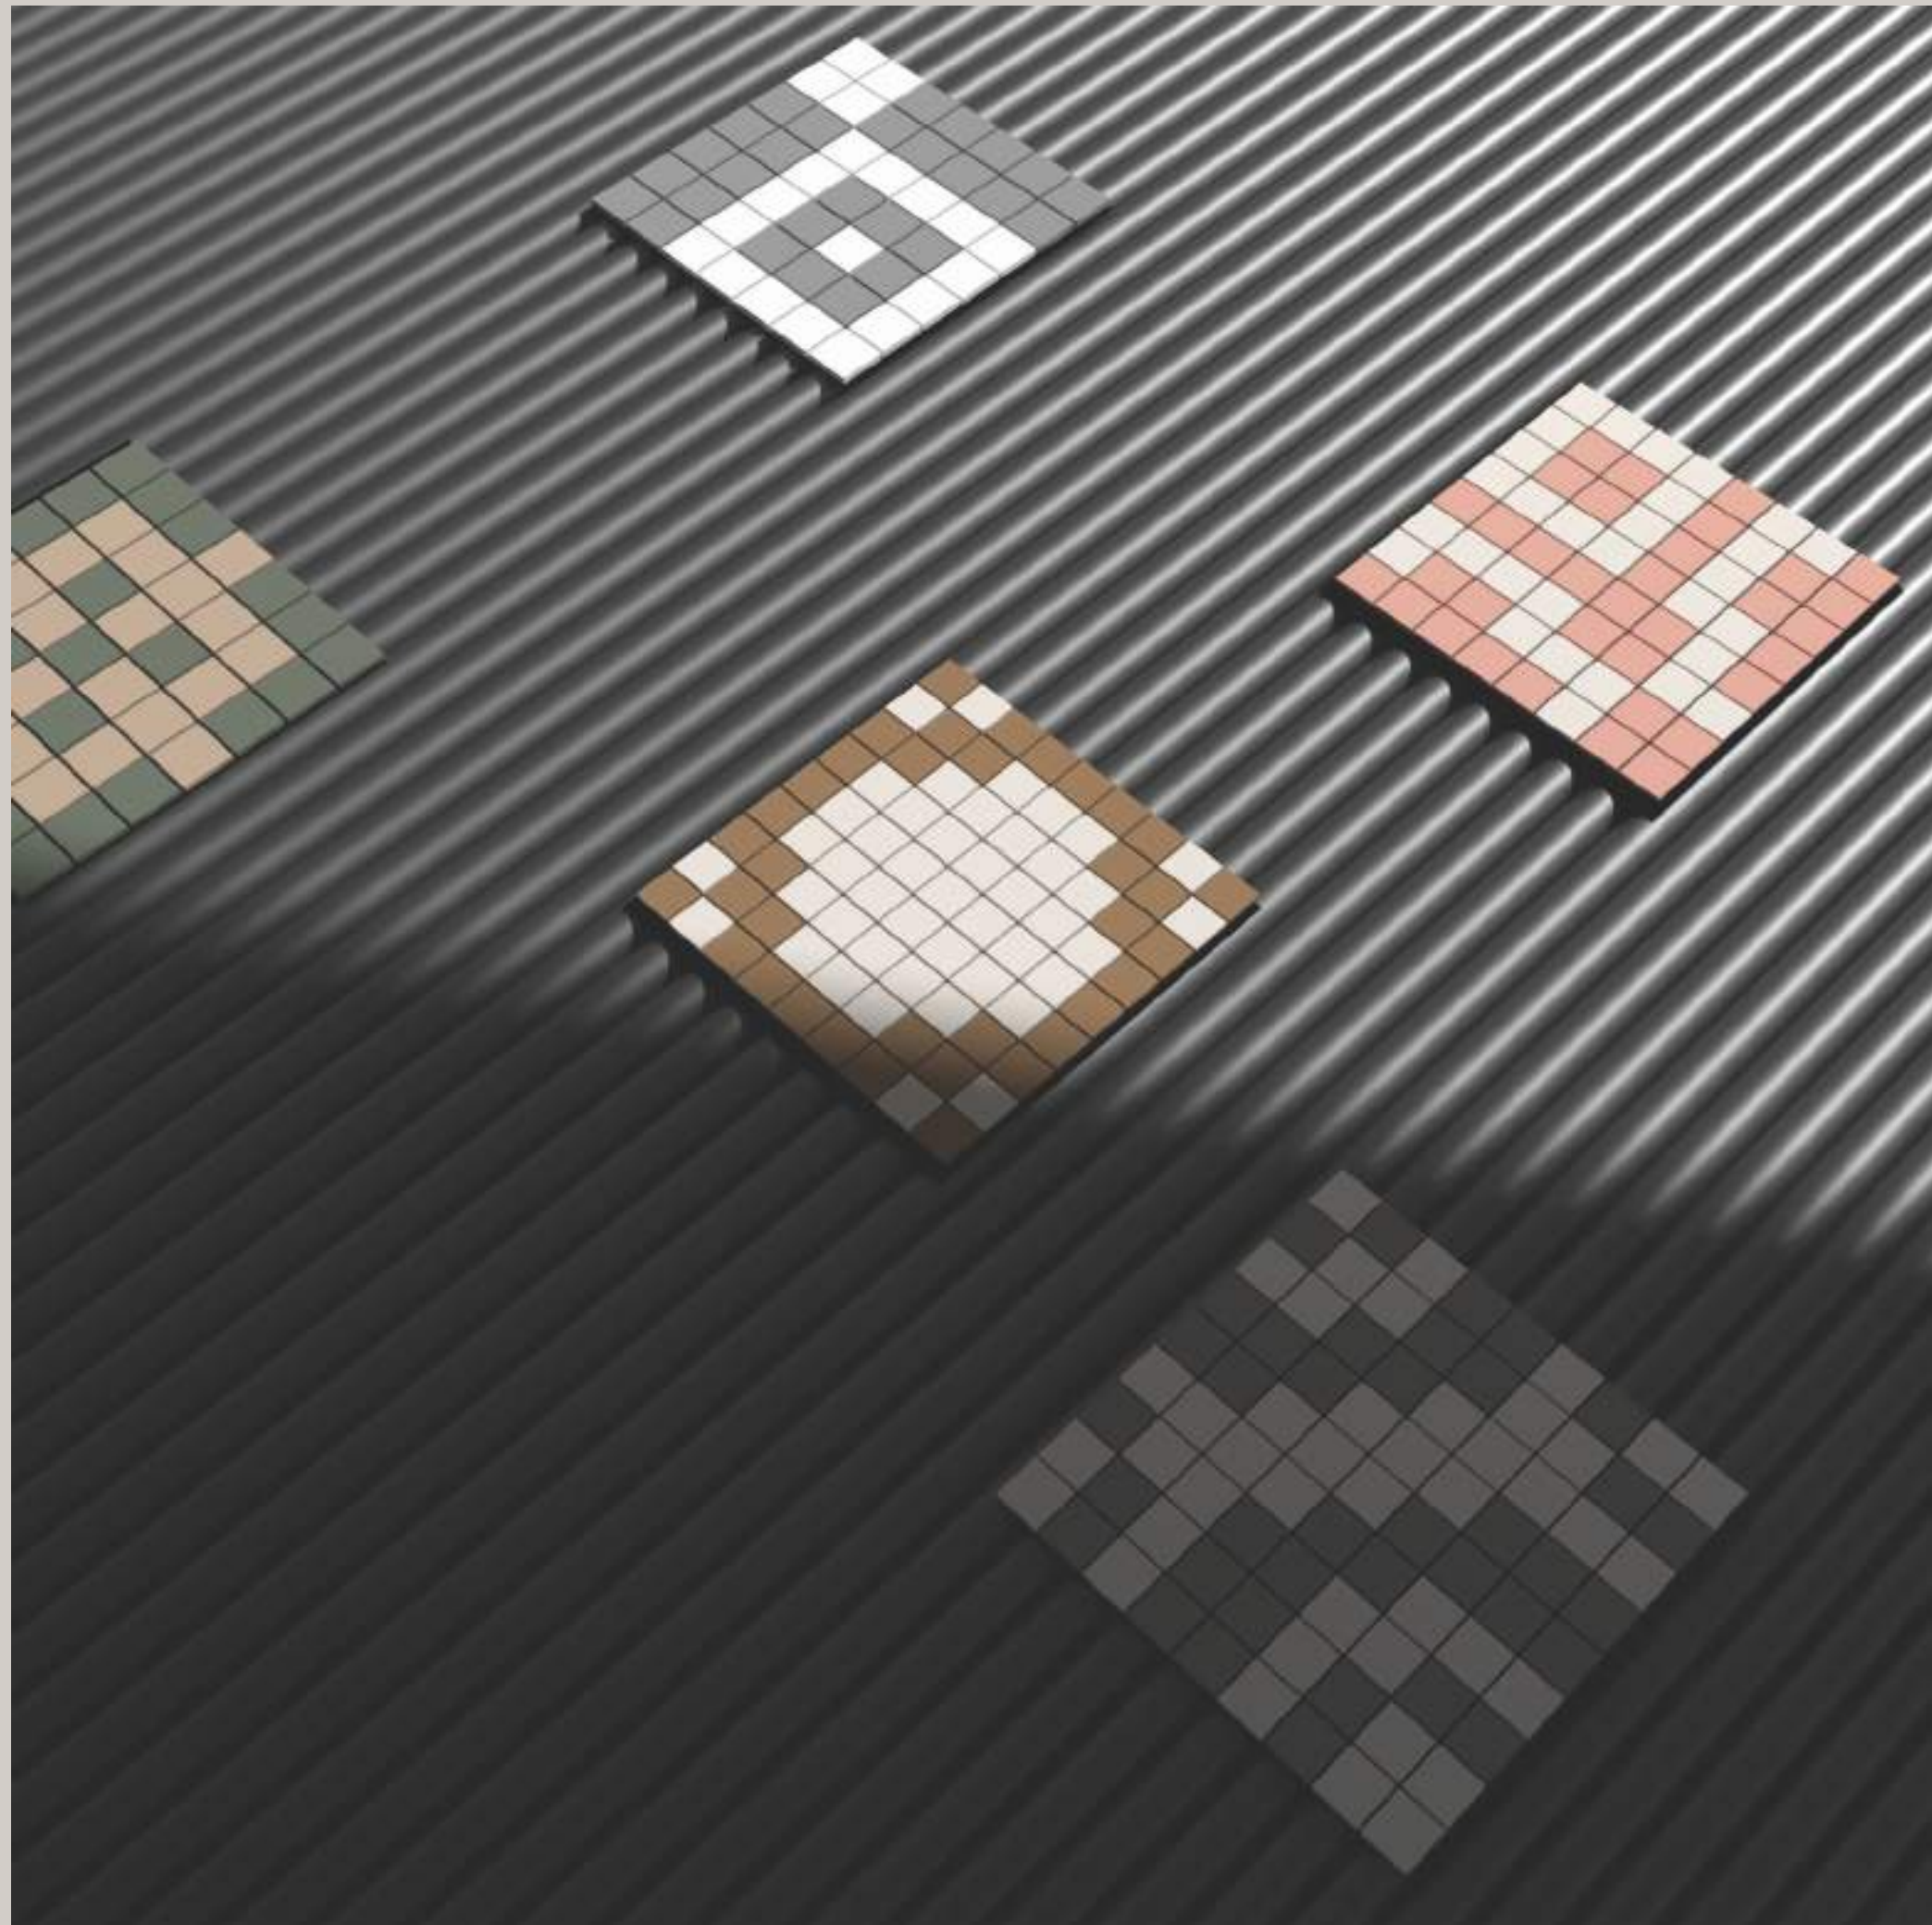

STEEL GREY

TRENDY

AZZURO

TERACOTTA

KOTA GREEN

mini SQUARE

**THE SIMPLICITY OF A SQUARE
UNLOCKS ENDLESS GEOMETRY.
A TIMELESS SHAPE
THAT ADAPTS, ALIGNS, AND
REDEFINES SPACES.**

**WHERE TRADITION
MEETS MODERN DESIGN,
MOSAIC FLOORS
CREATE A STORY
BENEATH EVERY STEP.**