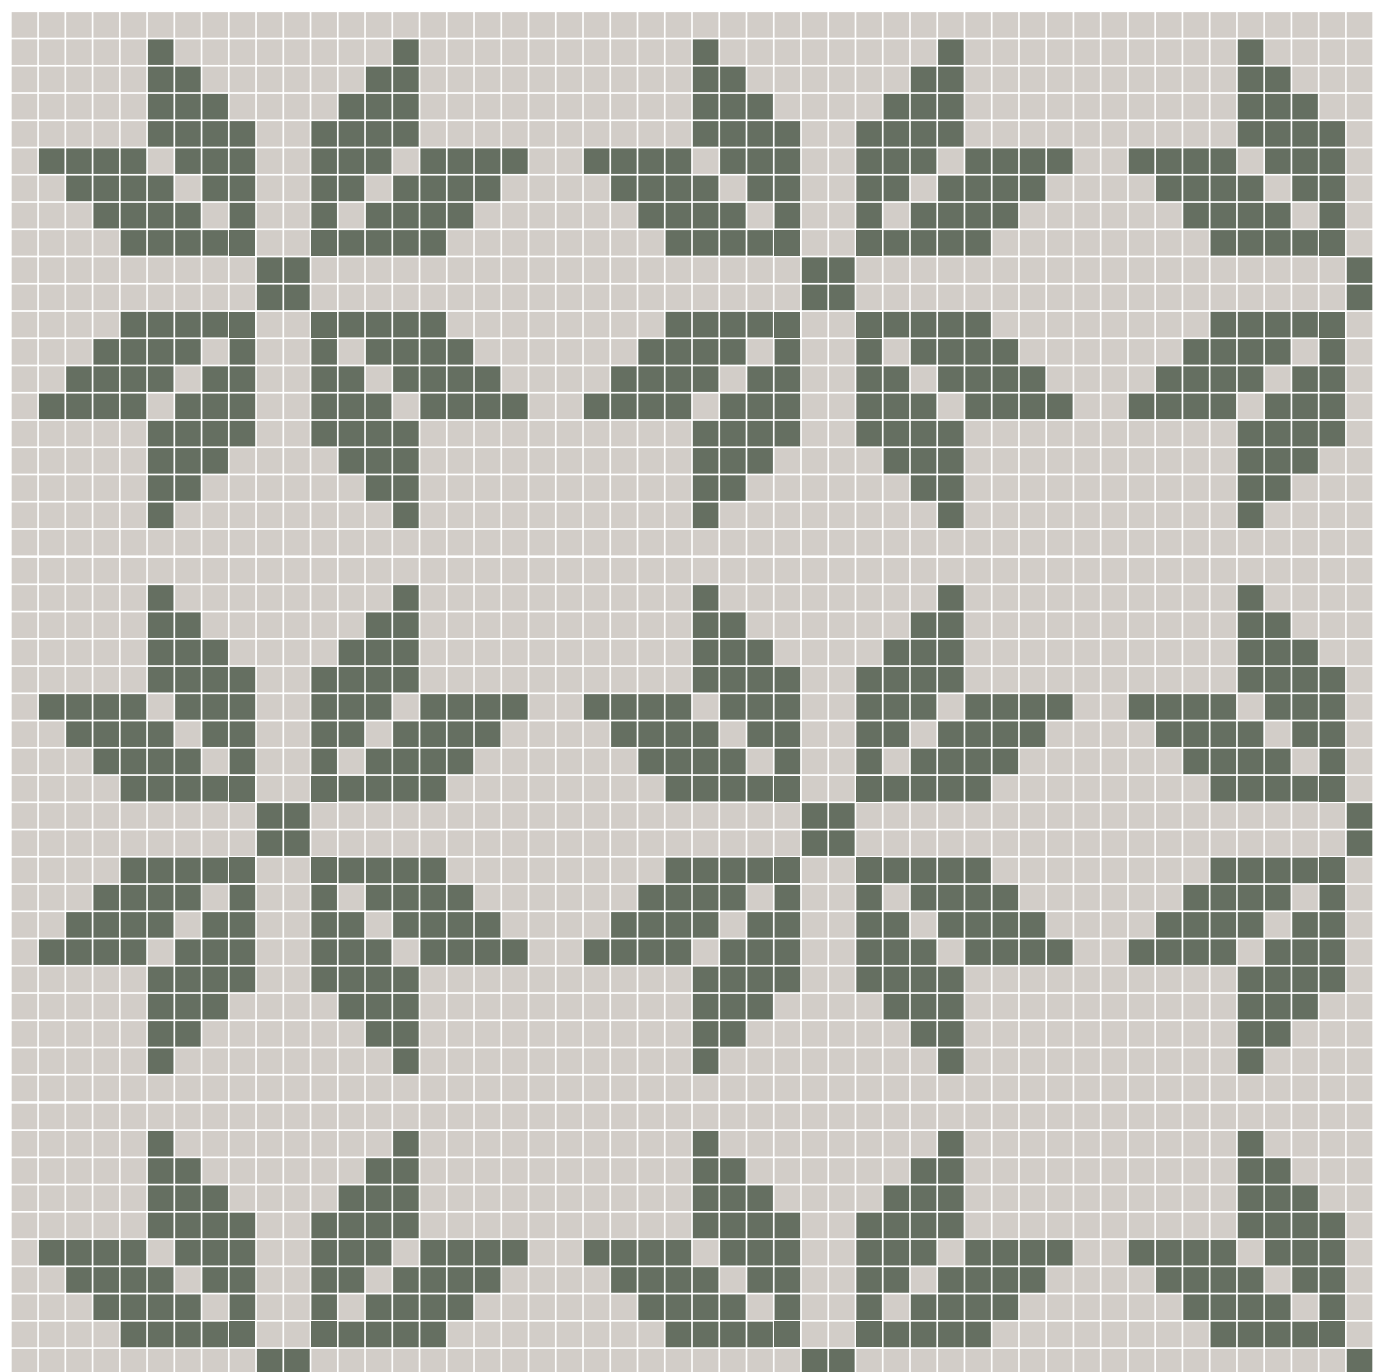

MINI-SQR-52

KOTA GREEN SUPERPOLO