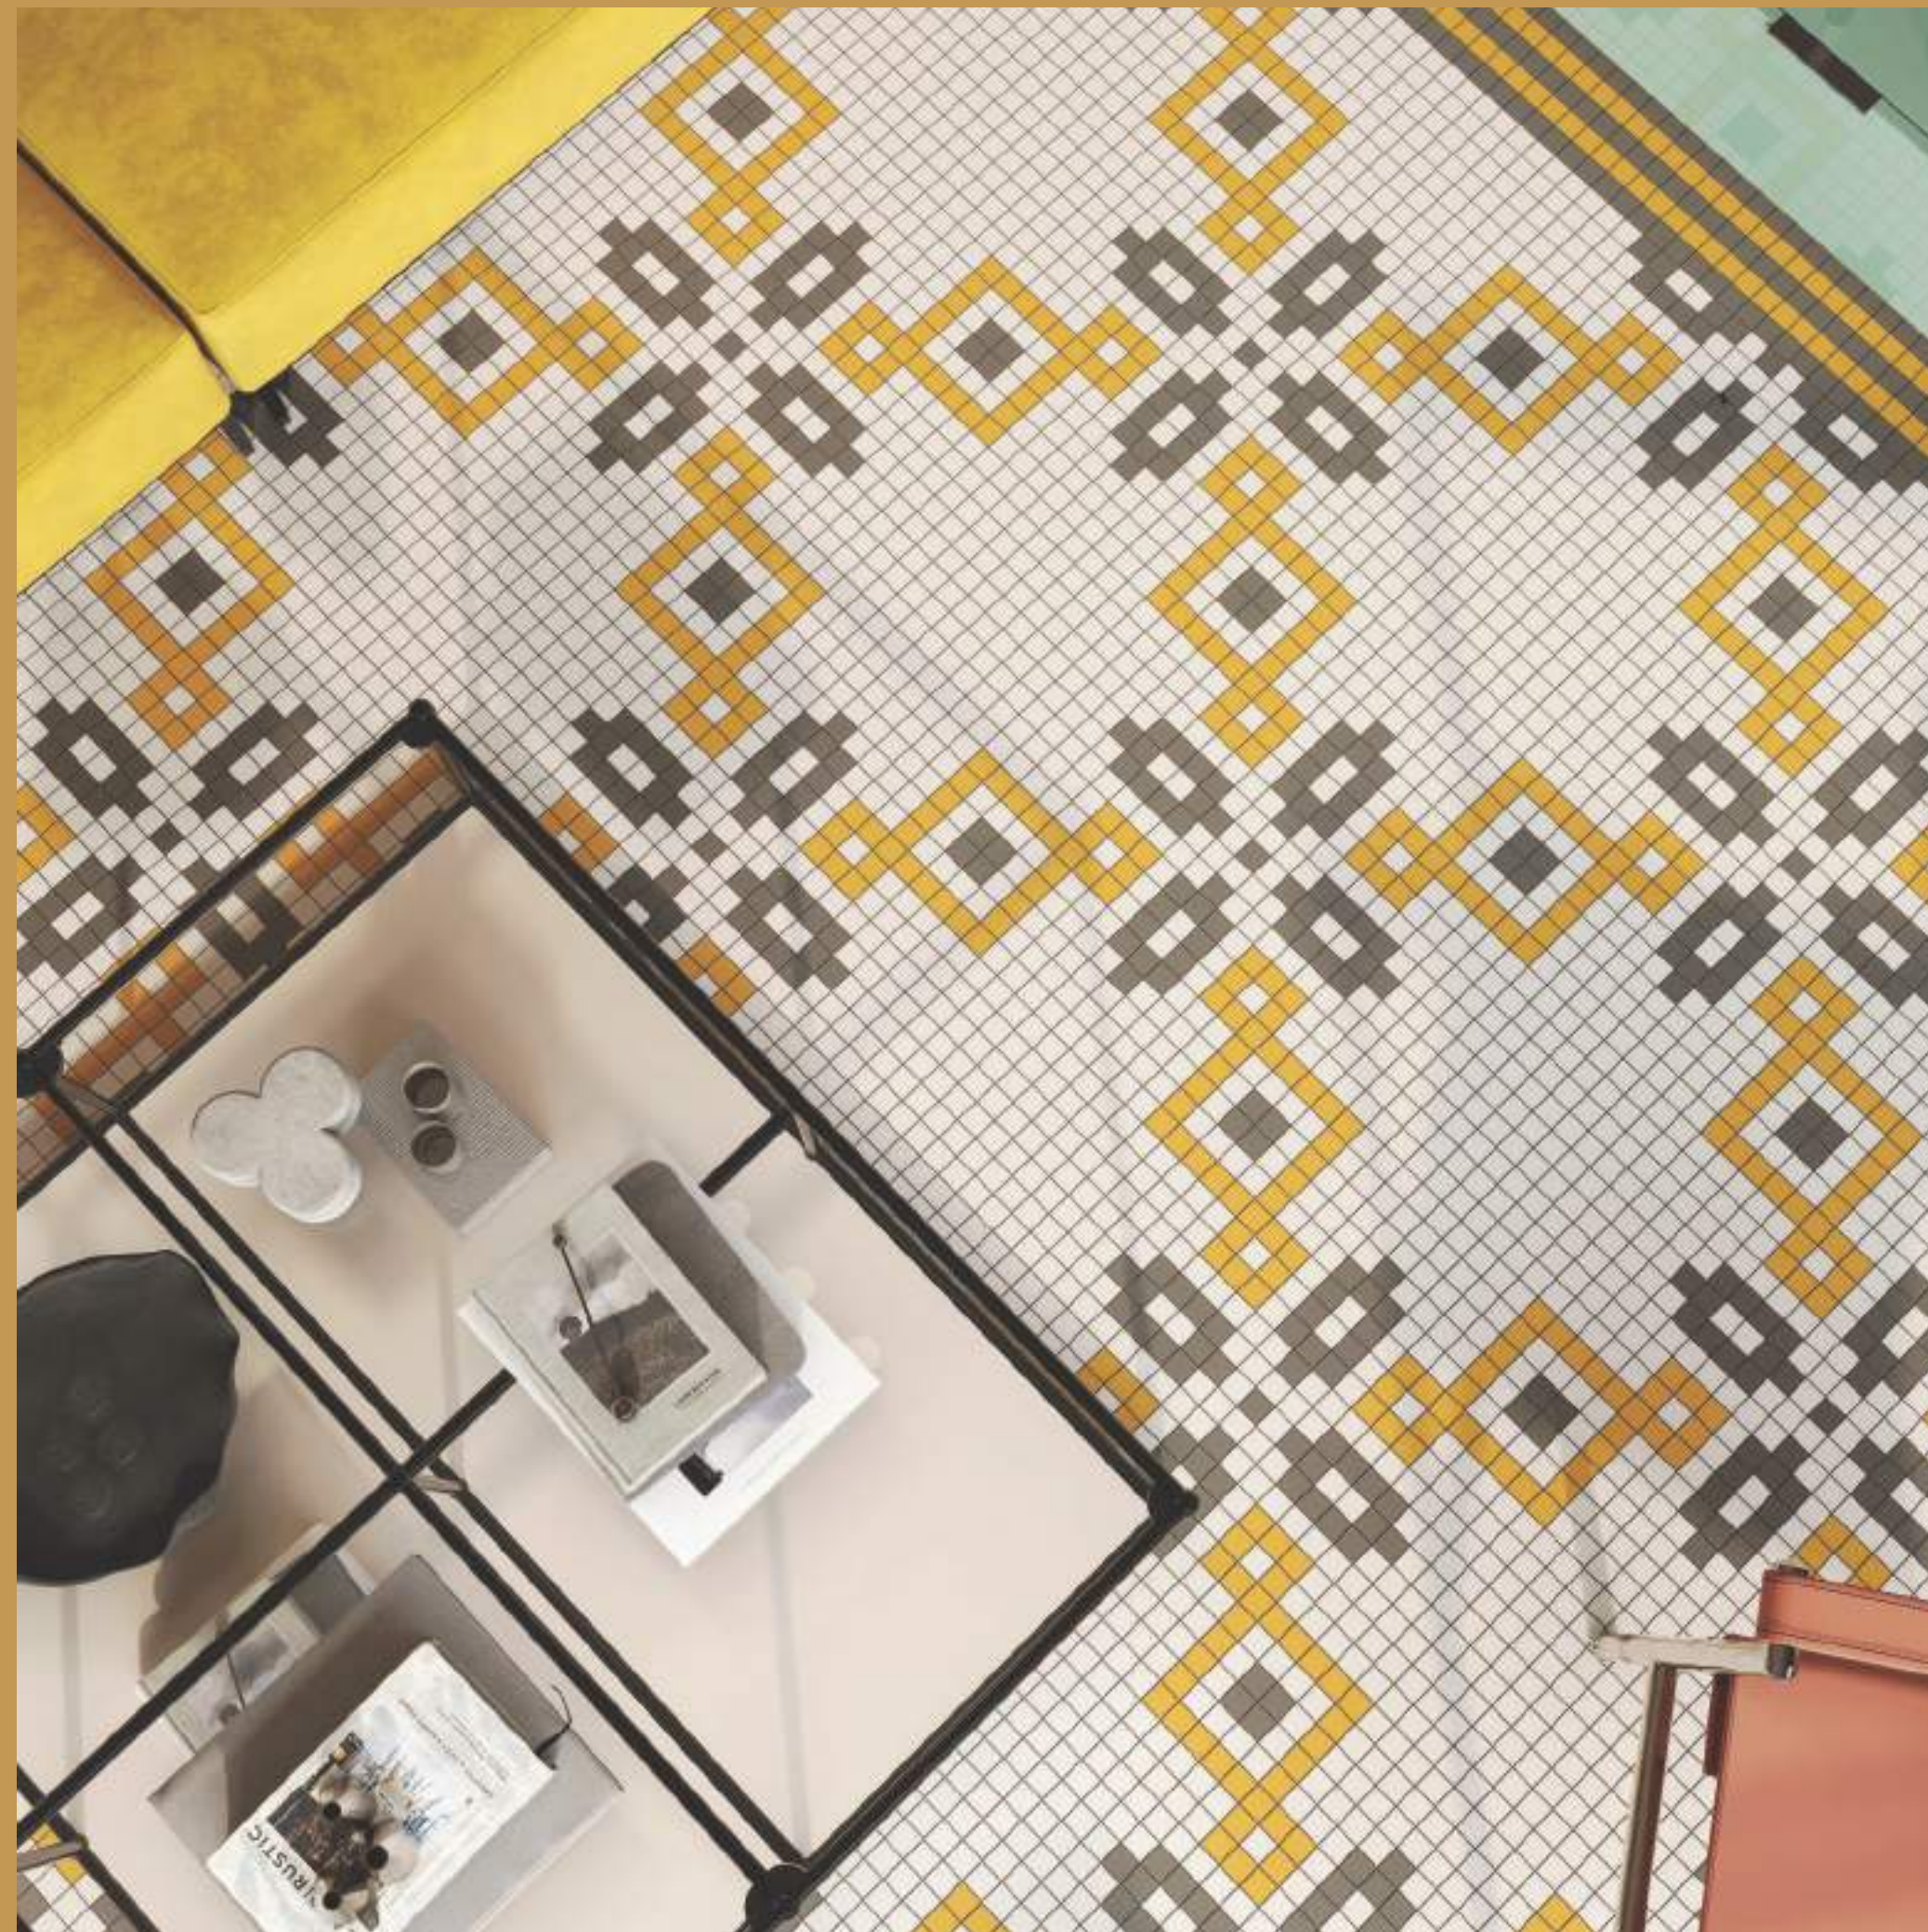

MINI-SQR-49

SUPERPOLO

TRENDY

NERO