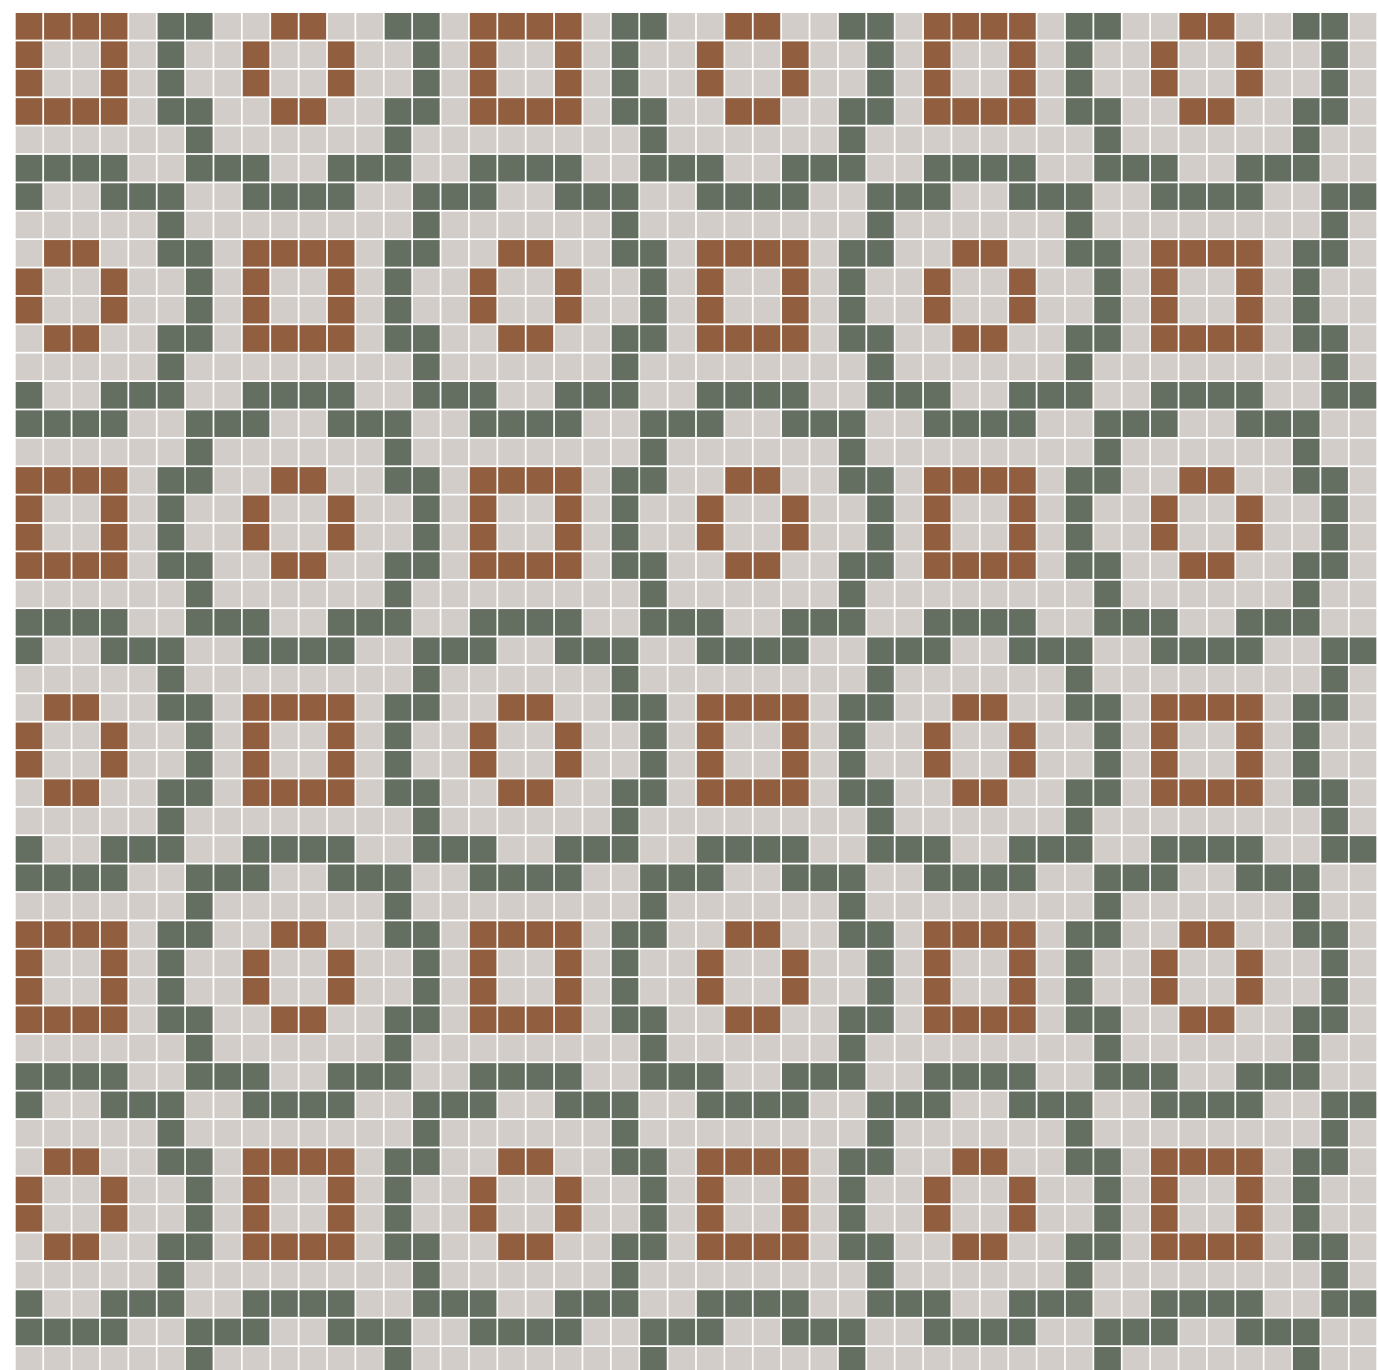

MINI-SQR-60