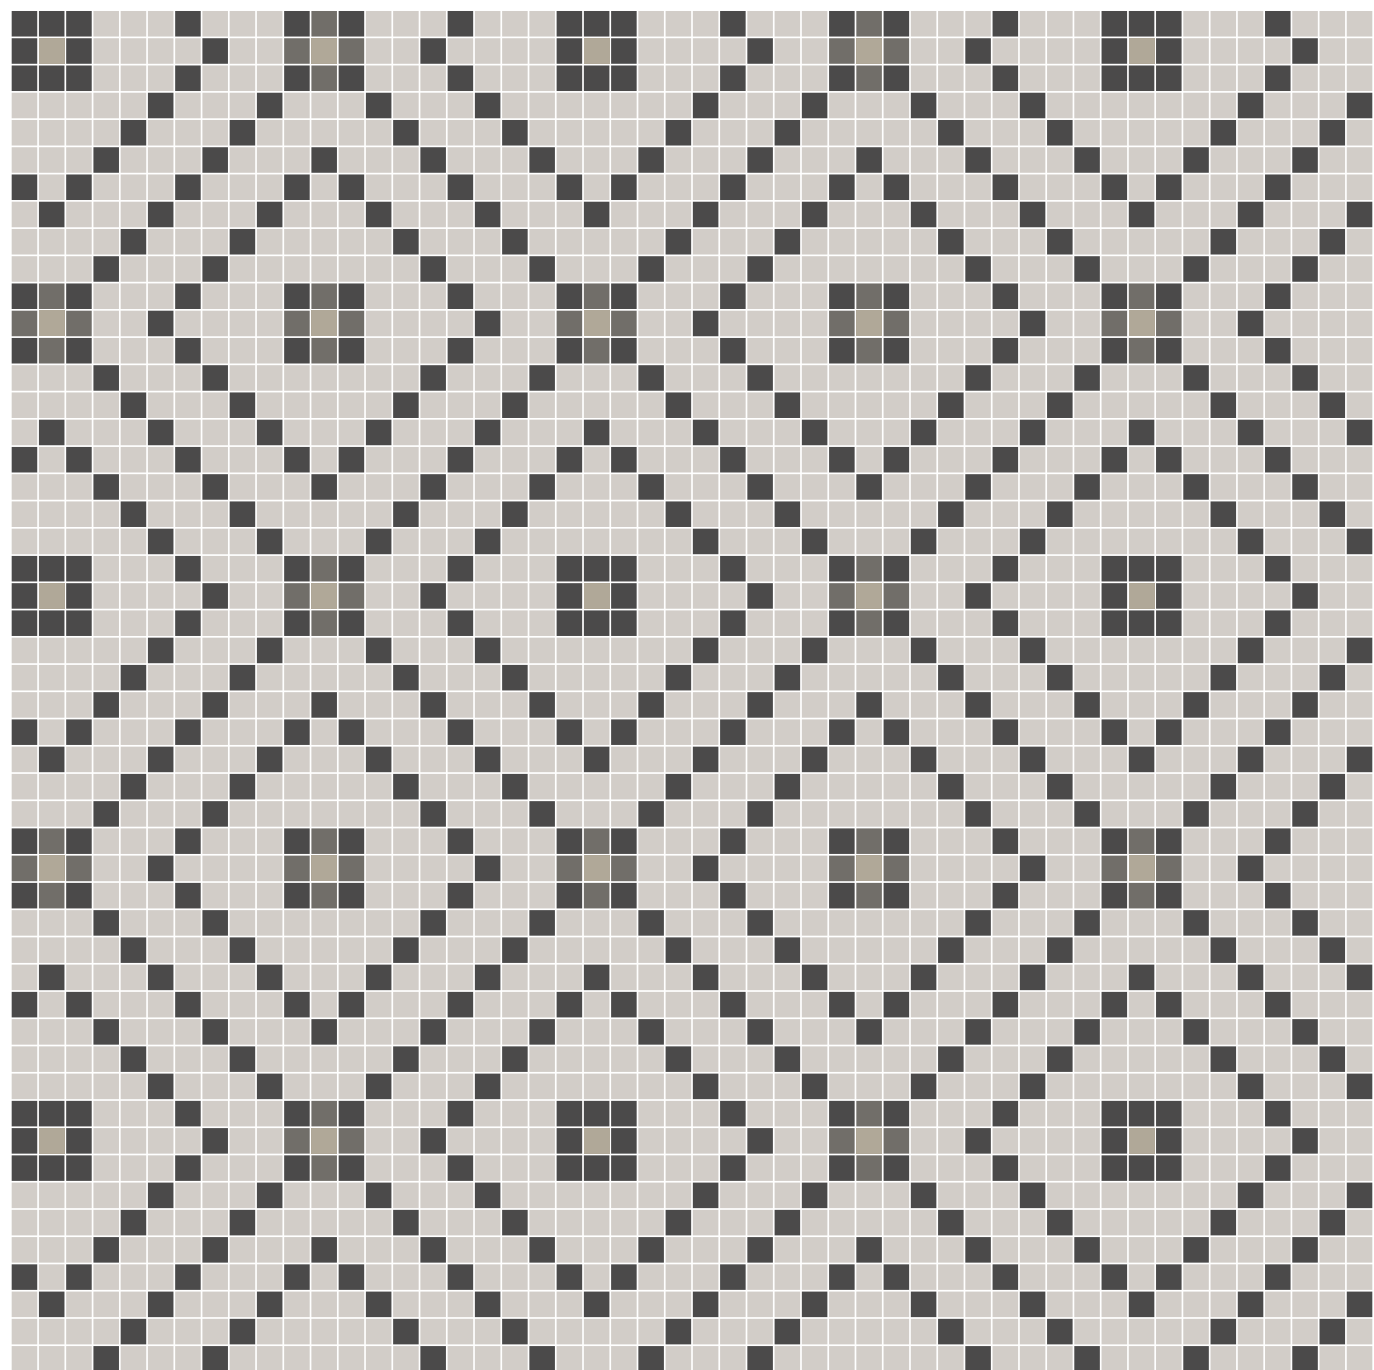

**EACH FRAGMENT,
PERFECTLY PLACED,
SHAPING STORIES OF
SOPHISTICATION
AND DEPTH.**

MINI-SQR-39

Module : A, B, C, D - **318x318mm** / 1.09 sq. ft.
Gap : **2mm** | Chip Size : **30x30mm**

Explore More

MINI-SQR-39