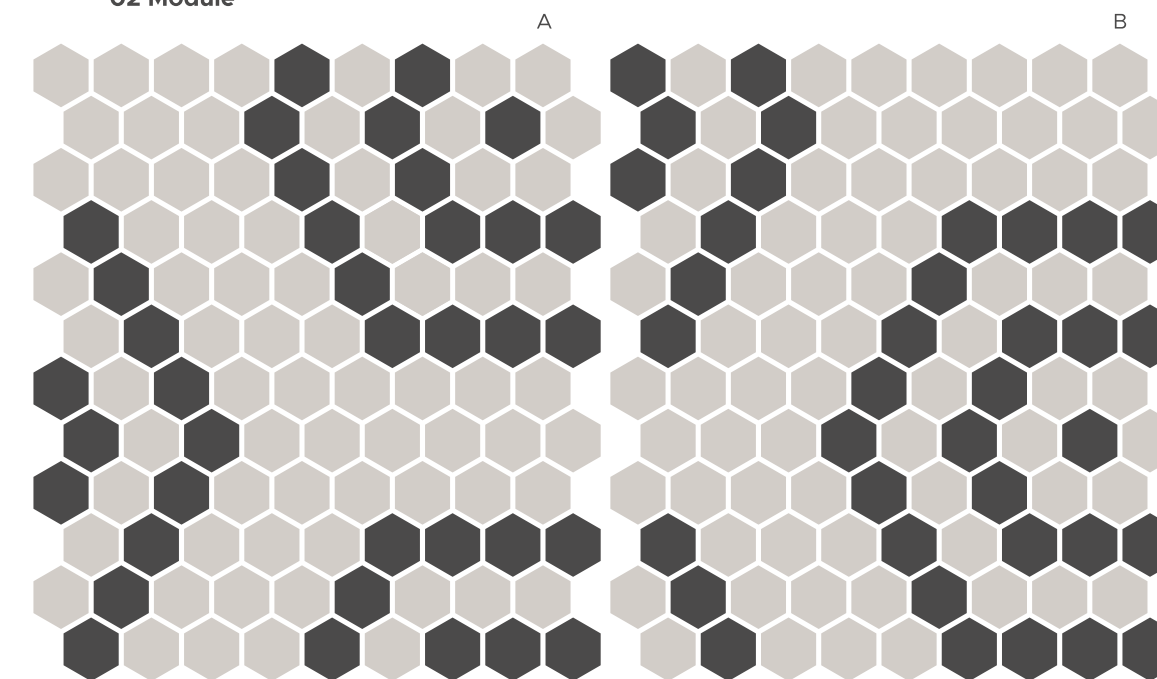

**EVERY SPACE TELLS
A STORY — CRAFTED,
BALANCED, AND
BEAUTIFULLY
COMPOSED.**

02 Module