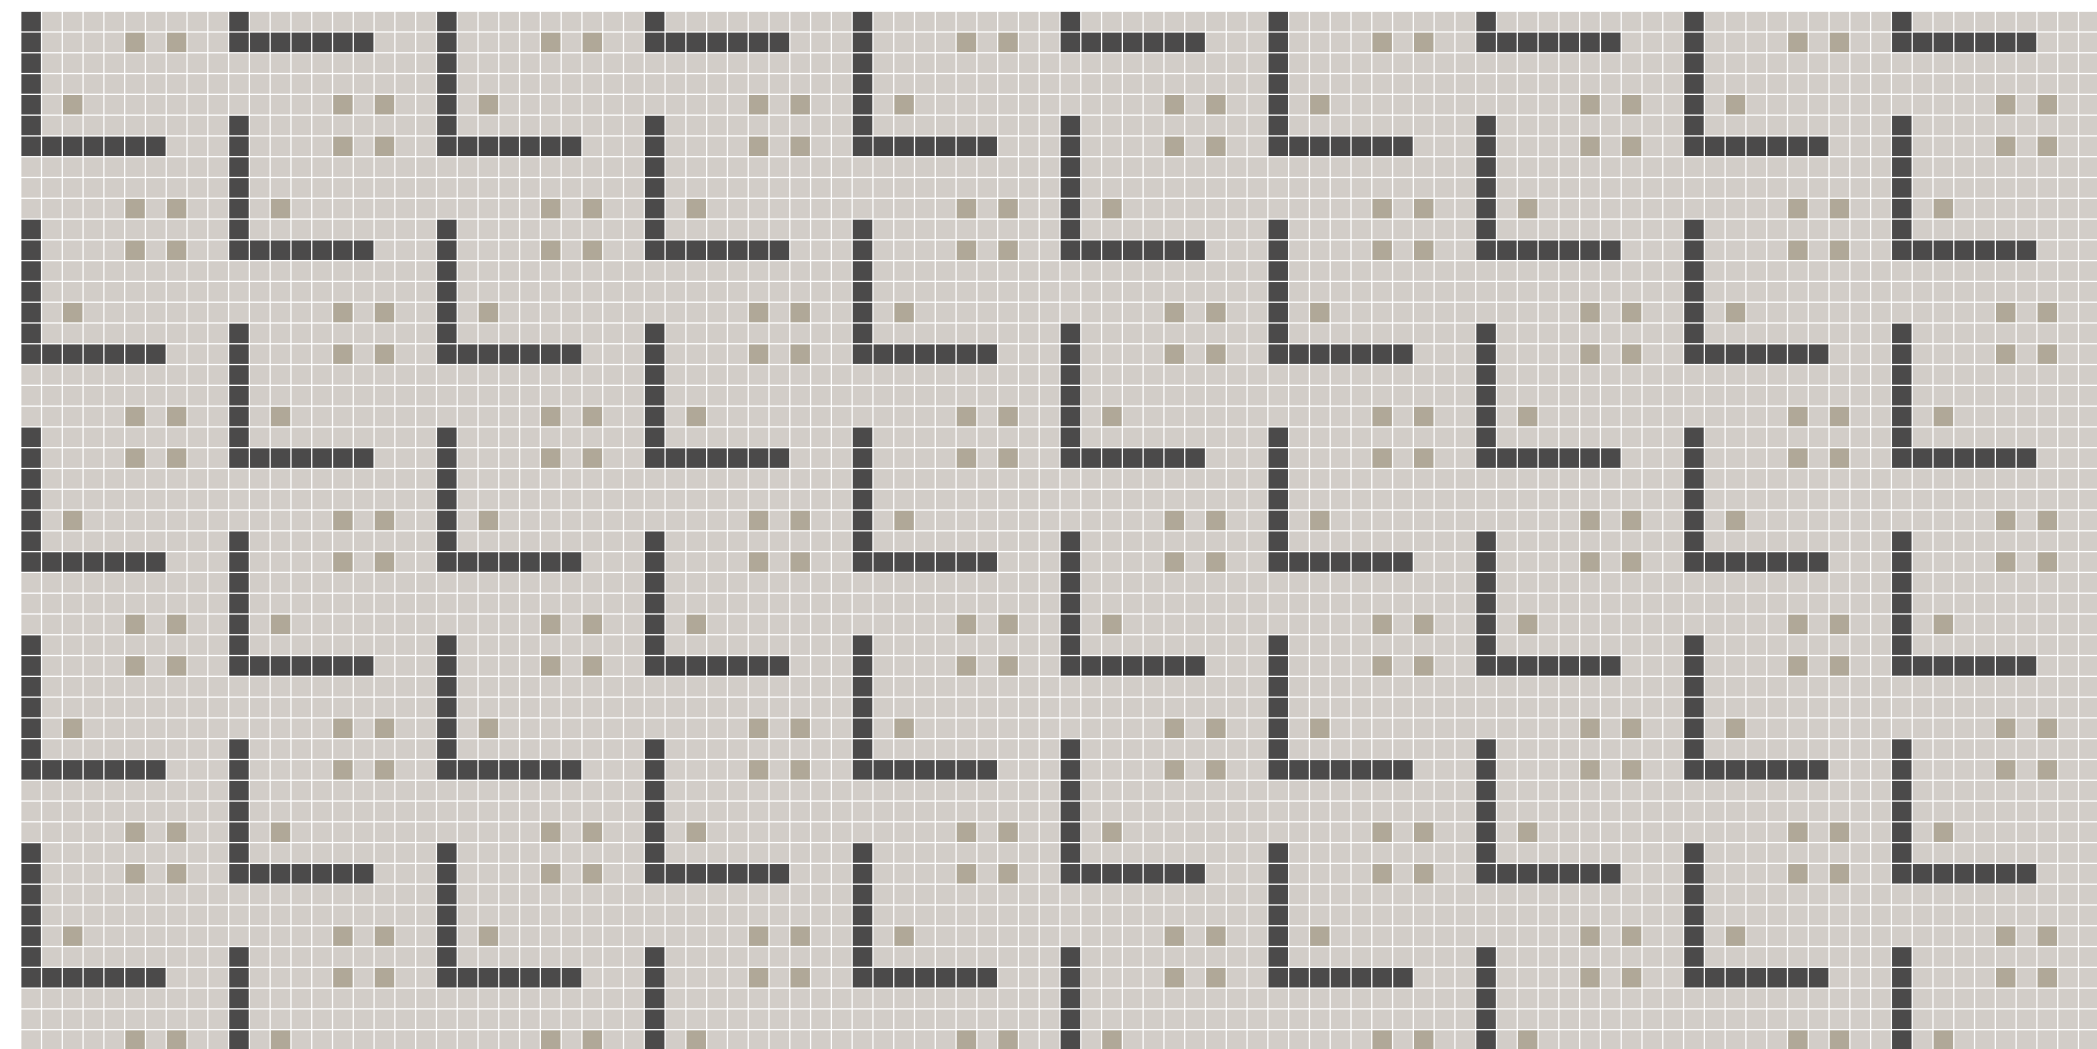

Explore More

**CRAFTED TO LAST,
DESIGNED TO INSPIRE —
BEAUTY BENEATH
EVERY STEP.**

MINI-SQR-22

Module : **318x318mm** / 0.09 sq. ft.
Gap : **2mm** | Chip Size : **30x30mm**

Explore More

MINI-SQR-22

NERO

SUPERPOLO