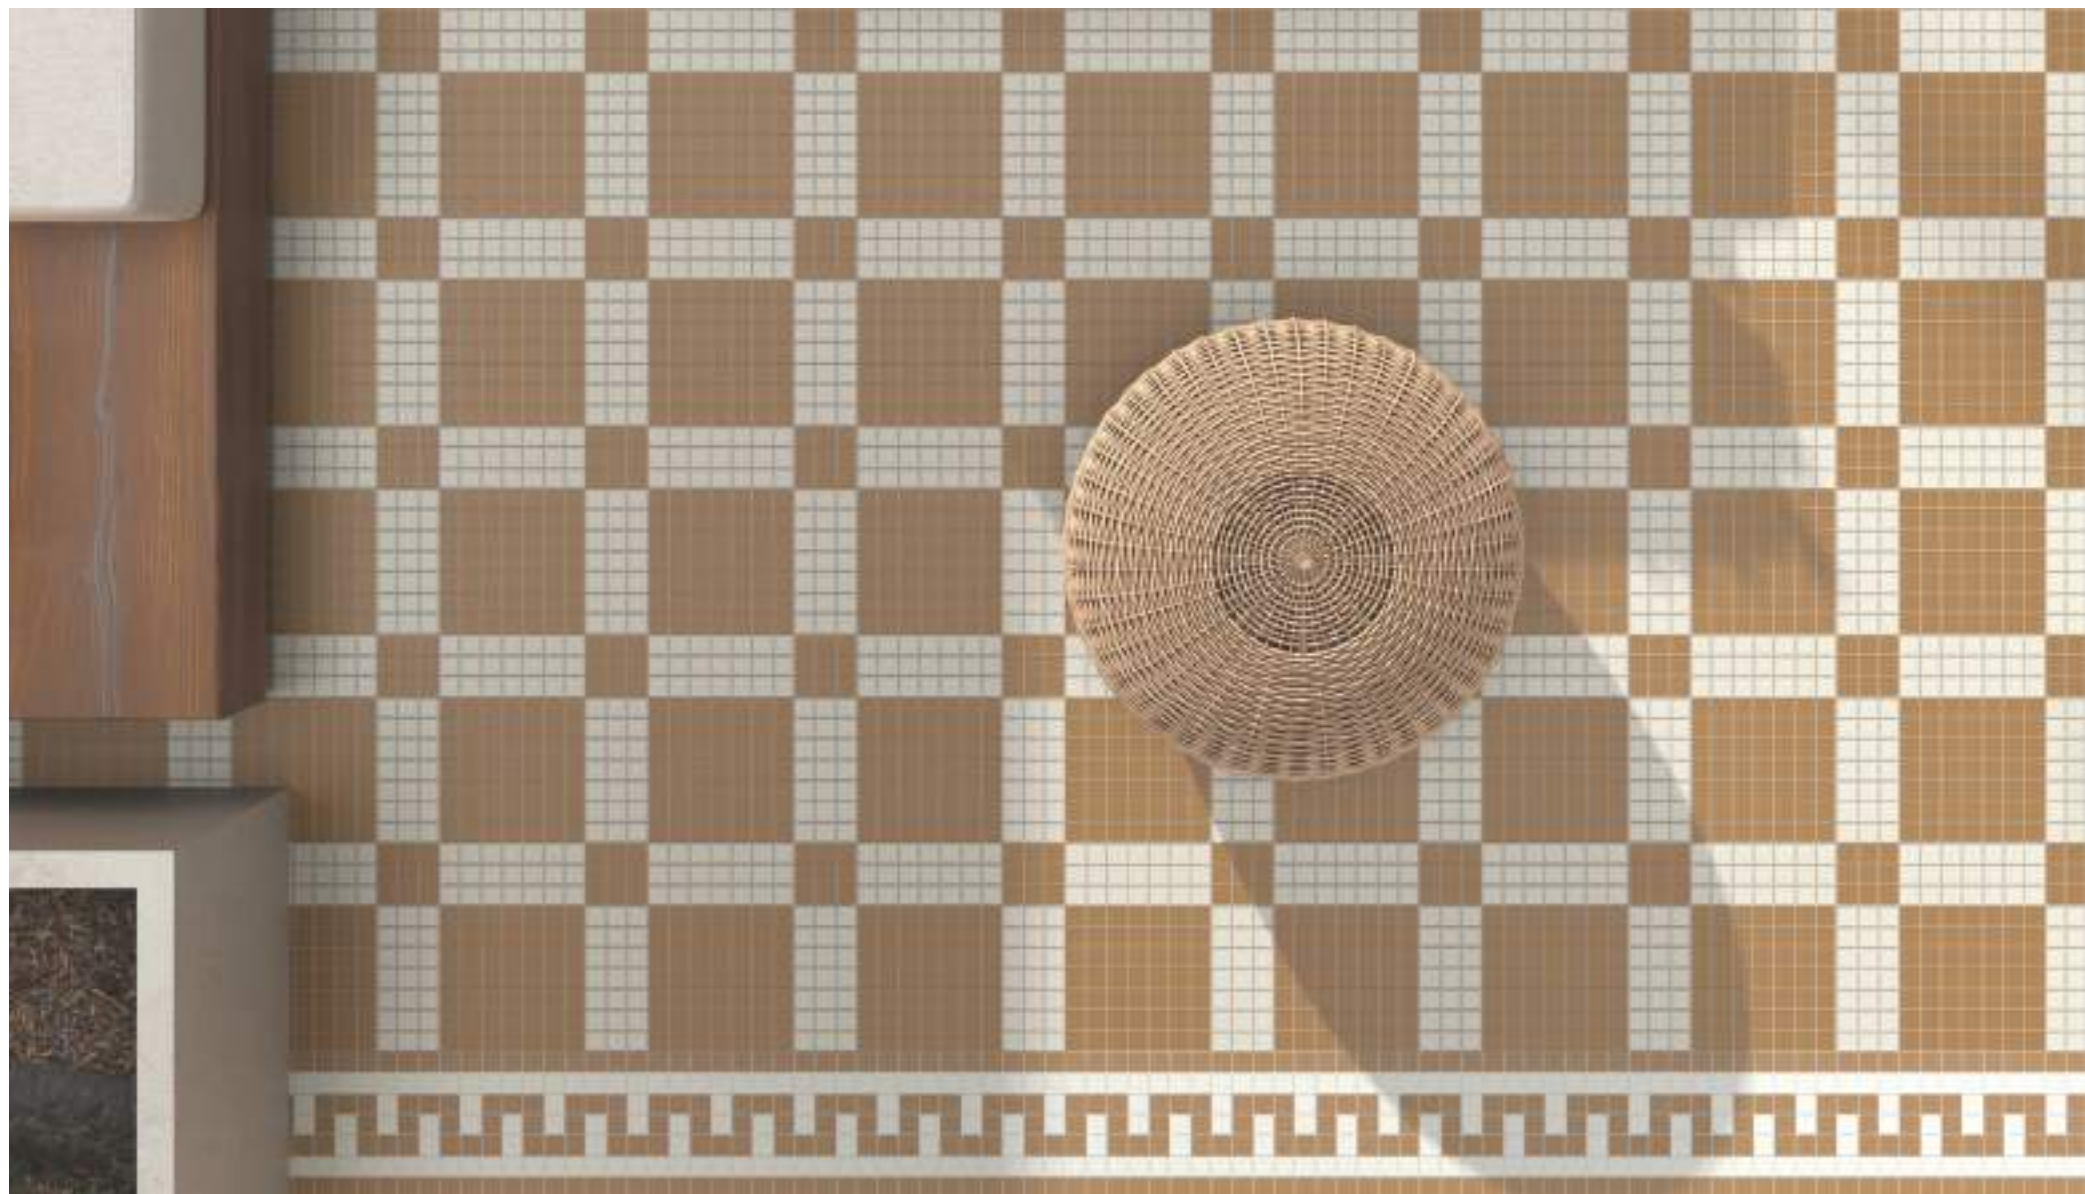

Explore More

MINI-SQR-13

SUPERPOLO

NERO

DARK GREY

STEEL GREY

01 Module

MINI-SQR-14