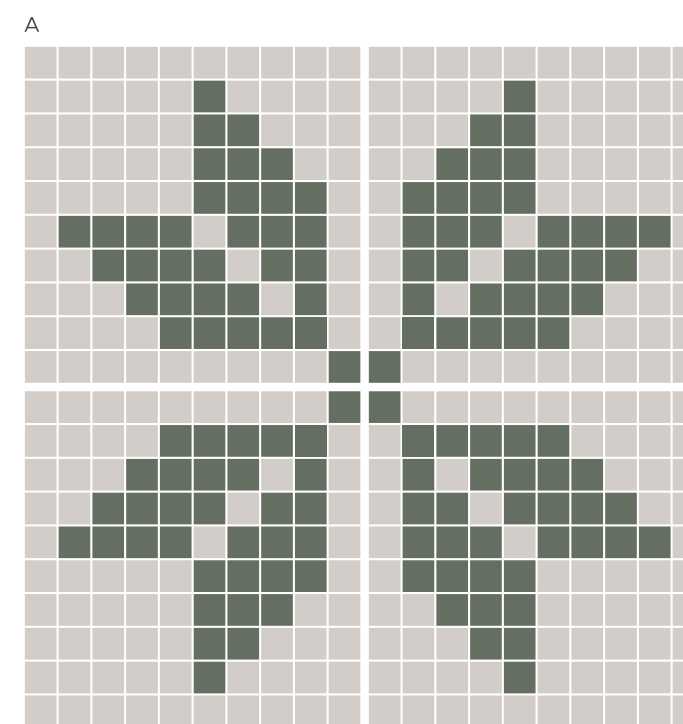

Chat Box

Explore More

02 Module

MINI-SQR-51

Module : A, B - **254x254mm** / 0.69 sq. ft.
 Gap : **2mm** | Chip Size : **30x30mm**

Chat Box

Explore More

A LANGUAGE OF LINES AND LIGHT THAT TRANSFORMS ORDINARY INTO REMARKABLE.