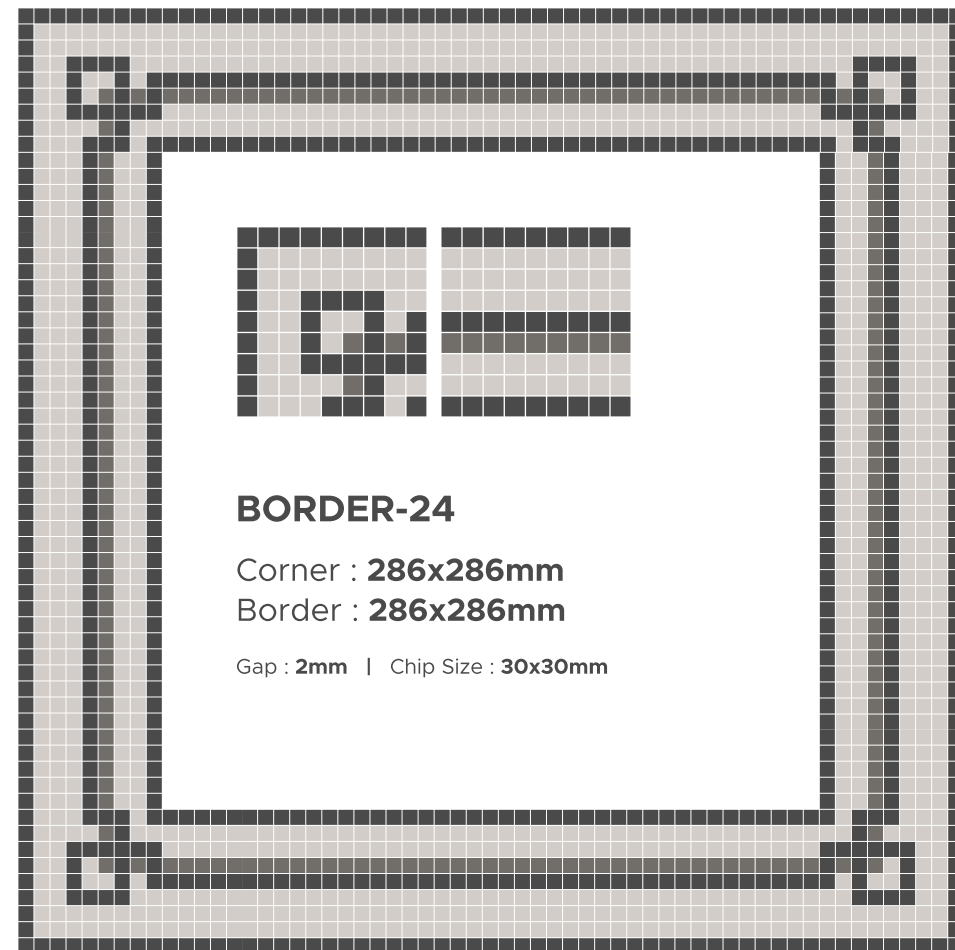

BORDER-24

Corner : **286x286mm**
Border : **286x286mm**

Gap : **2mm** | Chip Size : **30x30mm**