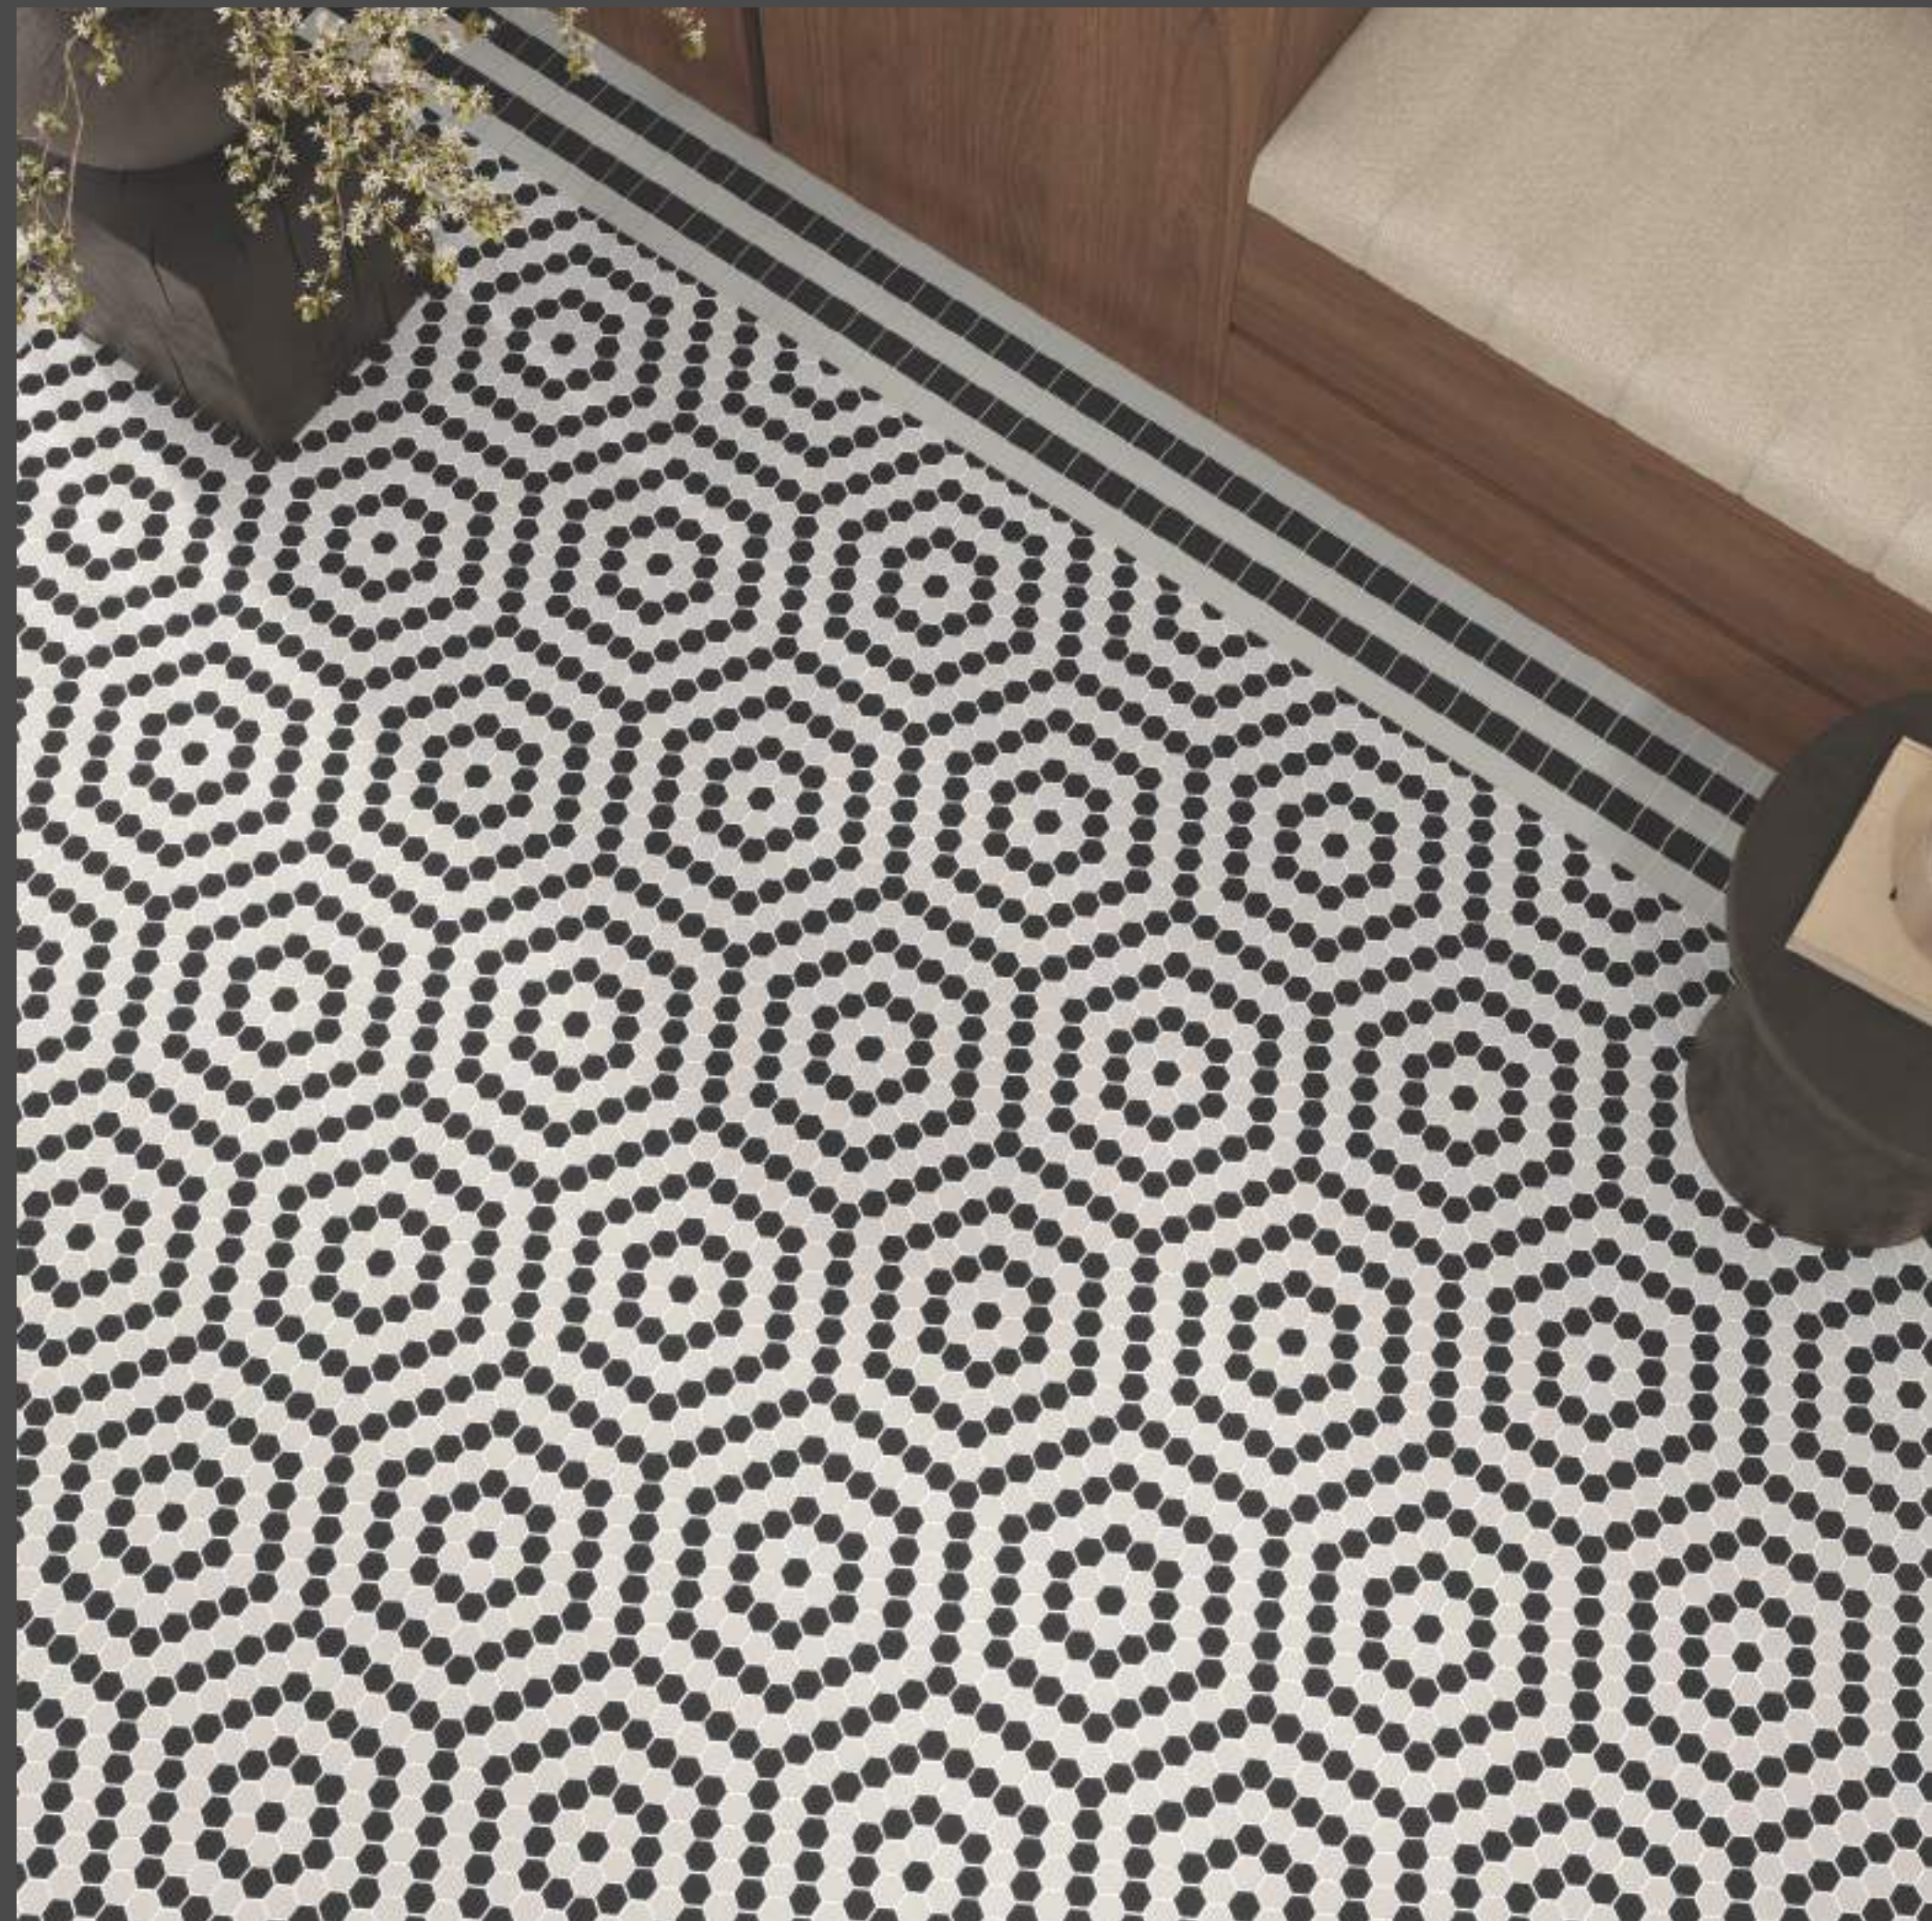

HEXA MINI-39

SUPERPOLO

NERO