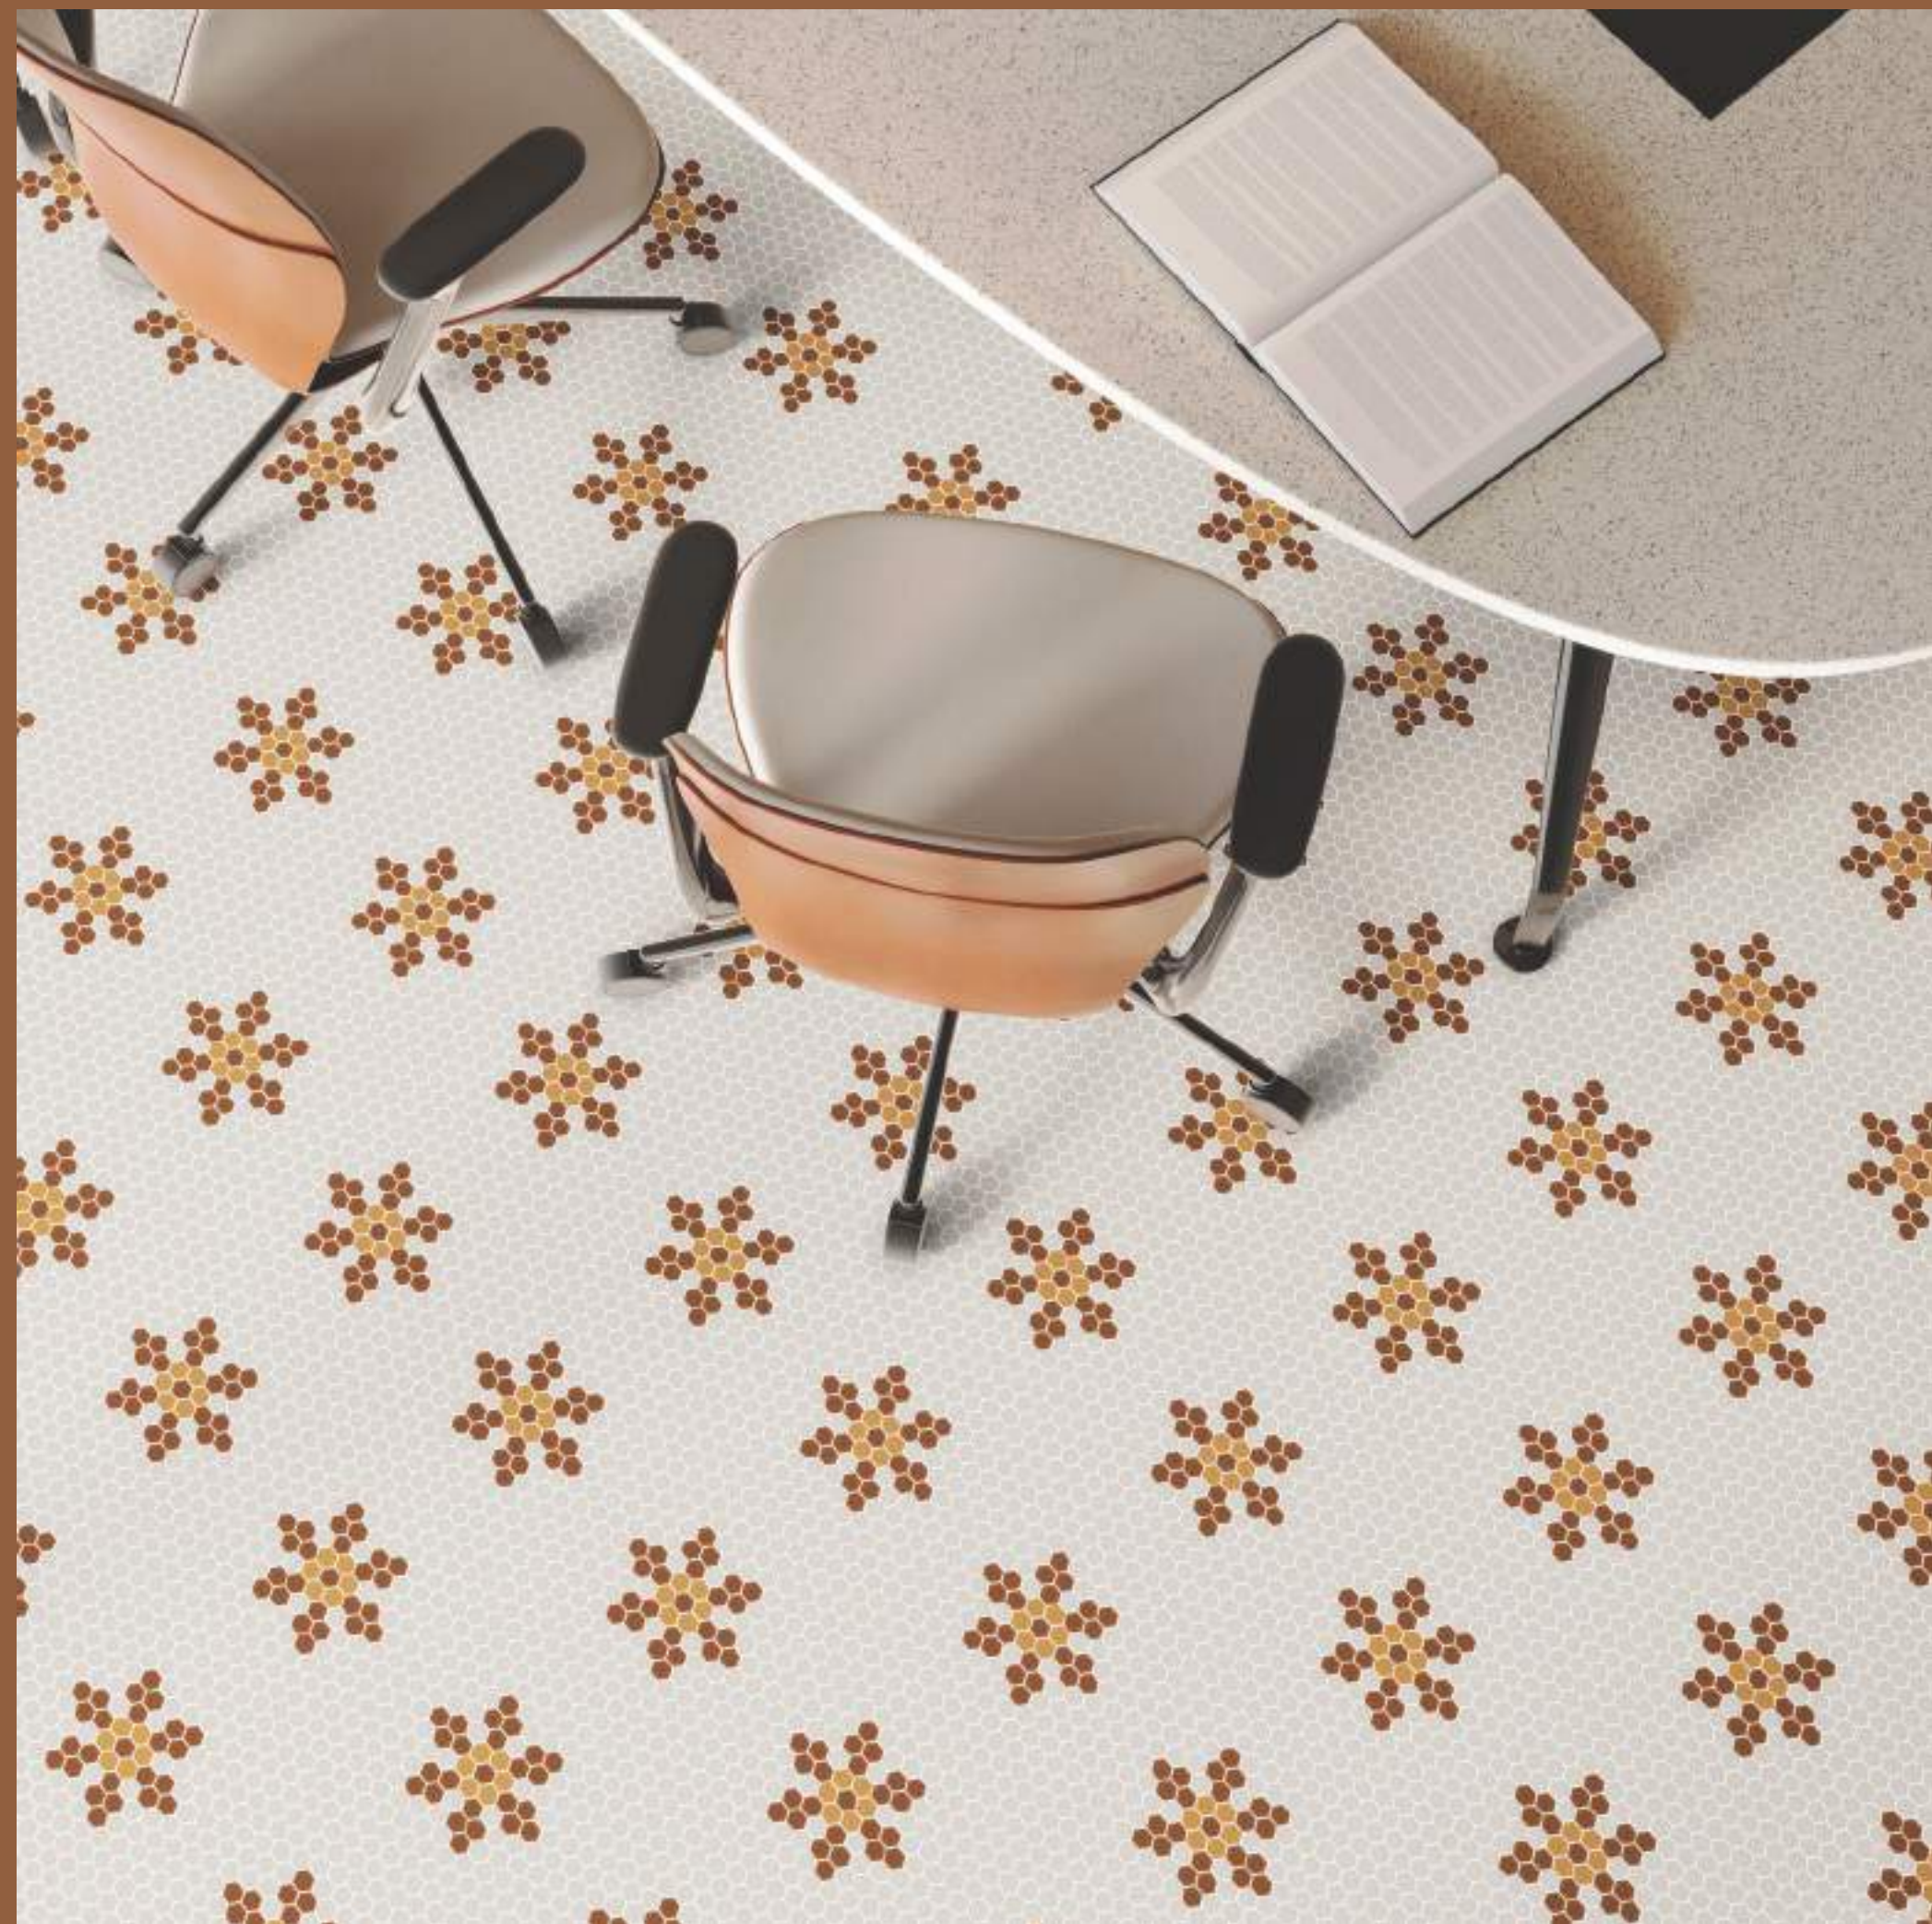

HEXA MINI-08

SUPERPOLO

TRENDY

TERACOTTA