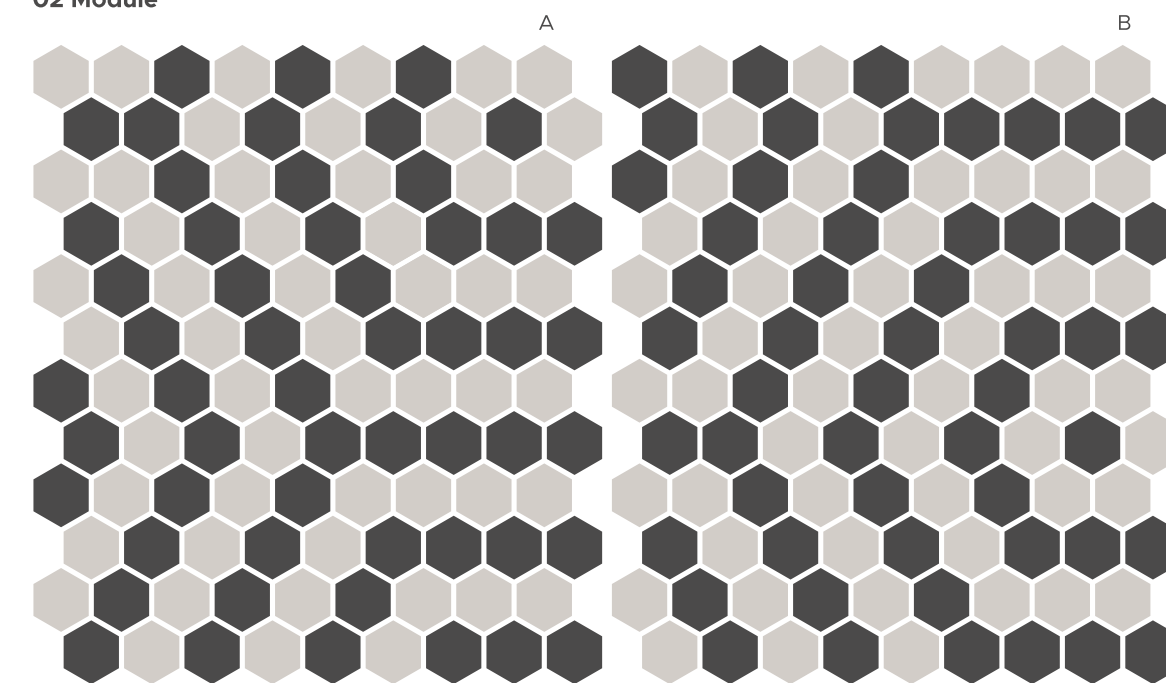

Explore More

INSPIRED BY MOSAICS, DESIGNED FOR MODERN LIVING — ELEGANCE REIMAGINED.

02 Module

HEXA MINI-39

Module : A, B - 222x250mm / 0.57 sq. ft.

Gap : 2mm

Chip Size : 22x25mm

Explore More